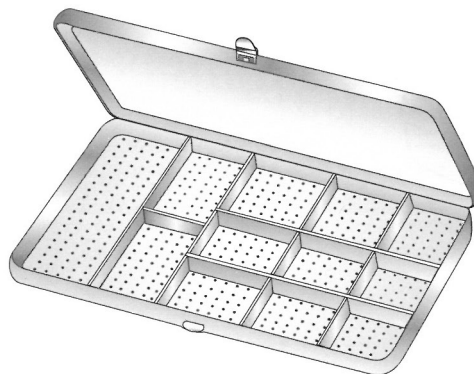

# M.W.Hartmann

**MWHH-1073-02**  
150 x 95 x 11 mm  
Perforated bottom  
Needle tray

**MWHH-1071-01**  
150 x 95 x 13 mm

**MWHH-1072-02**  
150 x 95 x 13 mm  
Perforated lid and bottom

**MWHH-1070-05**  
150 x 95 x 13 mm  
Perforated lid and bottom

**MWHH-1069-03**  
150 x 95 x 13 mm  
Perforated bottom

**MWHH-1068-02**  
150 x 95 x 13 mm  
Perforated lid and bottom

**MWHH-1067-01**  
150 x 95 x 13 mm

Sauebruch  
**MWHH-1066-20**  
210 x 125 x 17 mm  
Perforated lid and bottom

Sauebruch  
**MWHH-1065-20**  
210 x 125 x 17 mm  
Perforated lid and bottom

sizes in mm  
l x b x h

**MWHH-1077-00**  
75 mm diameter  
Height 75 mm  
Strong cup for micro instruments

Lid with knob  
**MWHH-1076-13**  
135 mm diameter  
Height 40 mm

Lid without knob  
**MWHH-1076-14**  
135 mm diameter  
Height 40 mm

Lid with knob  
**MWHH-1094-13**  
135 mm diameter  
Height 40 mm

Lid without knob  
**MWHH-1094-14**  
135 mm diameter  
Height 40 mm