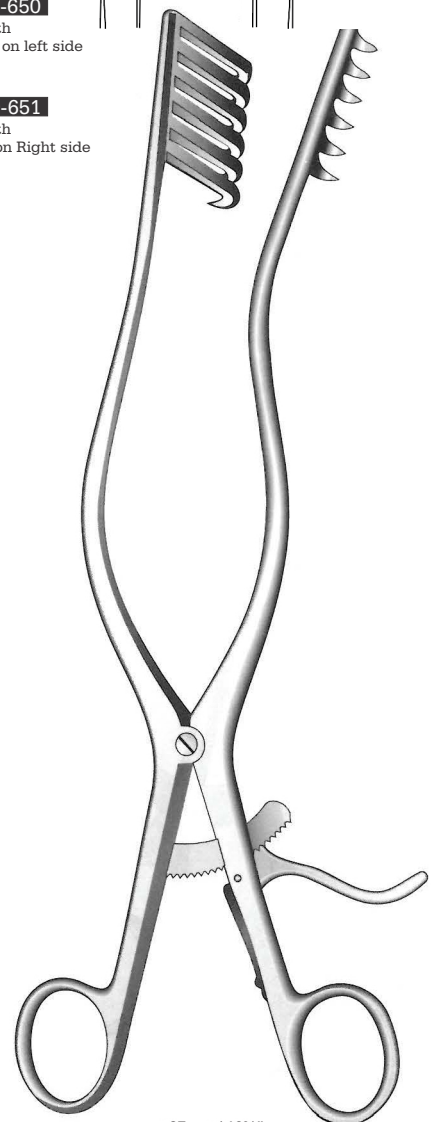

MWH-19-651
6:6 Teeth
Sharp, long teeth on Right side

27 cm / 10¾"
6:6 teeth
Hemi-laminectomy retractor