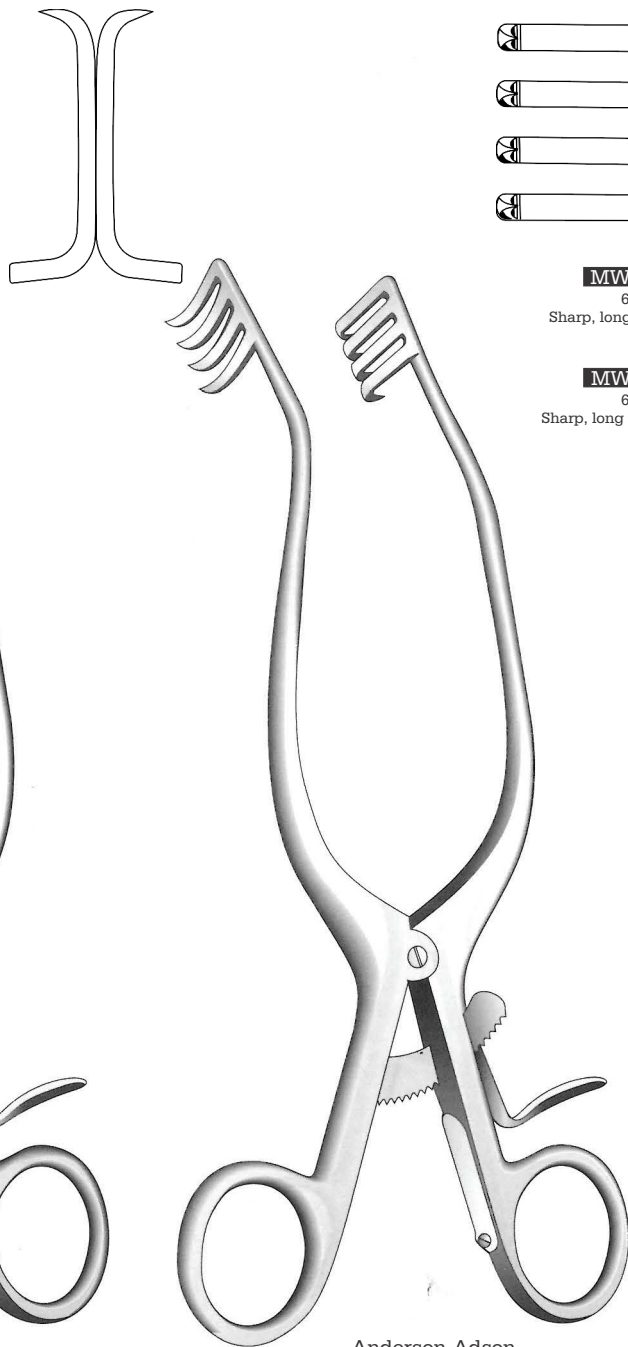

Adson Baby

MWH-19-291	14 cm / 5½"	MWH-19-294
MWH-19-292	16 cm / 6¼"	MWH-19-295
MWH-19-293	20 cm / 8"	MWH-19-296
3:4 Teeth		3:4 Teeth
Sharp		Blunt

Harvey Jackson

MWH-19-297
28 cm / 11"
Sharp

Retractors

Wound Spreaders, Self-retaining

Wundpreizlar

Separadores autoestaticos

M.W.Hartmann

Adson
MWH-19-495 Sharp
19 cm / 7½"
MWH-19-496 Blunt
20 cm / 8"

Anderson-Adson
MWH-19-498
19.5 cm / 7¾"
Sharp

MWH-19-650
6:6 Teeth
Sharp, long teeth on left side