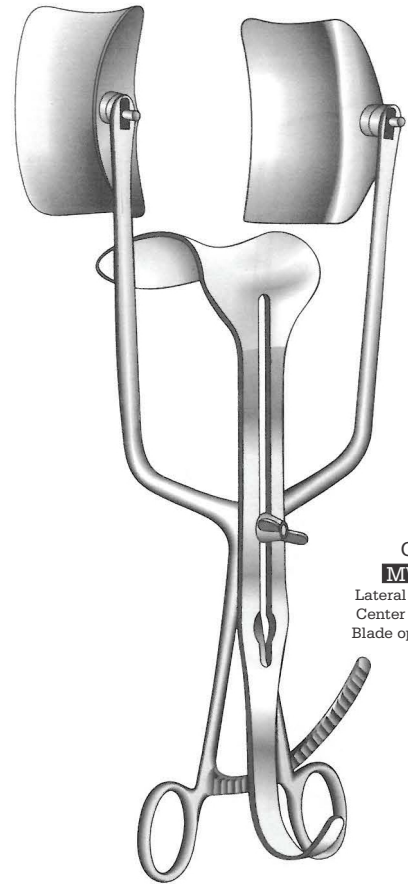

Darling

- MWH-19-510**
18 cm / 7"
(Poplitea)

Spikel Shield

- MWH-19-515** 12.5 cm / 5"
 - MWH-19-516** 18 cm / 7"
- Left

Spikel Shield

- MWH-19-520** 12.5 cm / 5"
 - MWH-19-521** 18 cm / 7"
- Right

Collin, Baby
MWH-19-525
20 cm / 8"
Complete with 2 pairs of lateral blades
(18 x 40 mm), (27 x 40 mm)

Oettingen
MWH-19-530
Lateral Blades 38 x 80 mm
Center blades 50 x 65 mm
Blade opening 150 mm / 6"

Collin
MWH-19-328 With center blade
MWH-19-329 Without center blade
25 cm / 10"
MWH-19-535 With center blade
MWH-19-536 Without center blade
28 cm / 11"