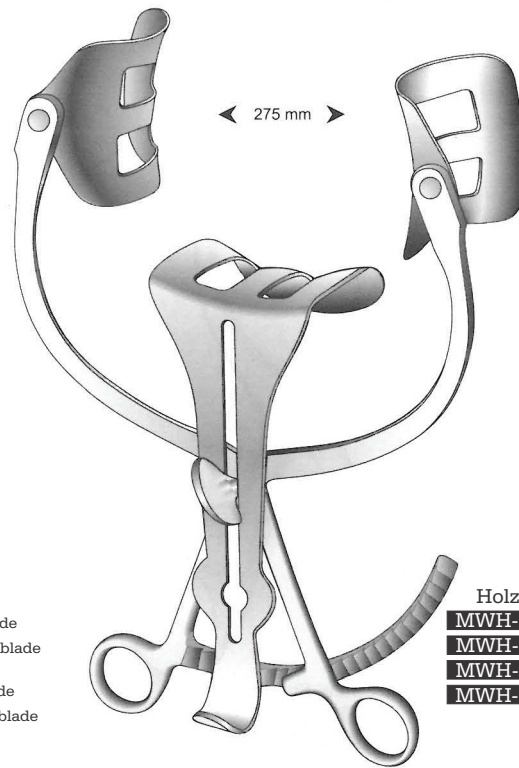

Darling

- MWH-19-510**
18 cm / 7"
(Poplitea)

Spikel Shield

- MWH-19-515** 12.5 cm / 5"
 - MWH-19-516** 18 cm / 7"
- Left

Spikel Shield

- MWH-19-520** 12.5 cm / 5"
 - MWH-19-521** 18 cm / 7"
- Right

Collin, Baby
MWH-19-525
20 cm / 8"
Complete with 2 pairs of lateral blades
(18 x 40 mm), (27 x 40 mm)

Oettingen
MWH-19-530
Lateral Blades 38 x 80 mm
Center blades 50 x 65 mm
Blade opening 150 mm / 6"

Collin
MWH-19-328 With center blade
MWH-19-329 Without center blade
25 cm / 10"
MWH-19-535 With center blade
MWH-19-536 Without center blade
28 cm / 11"