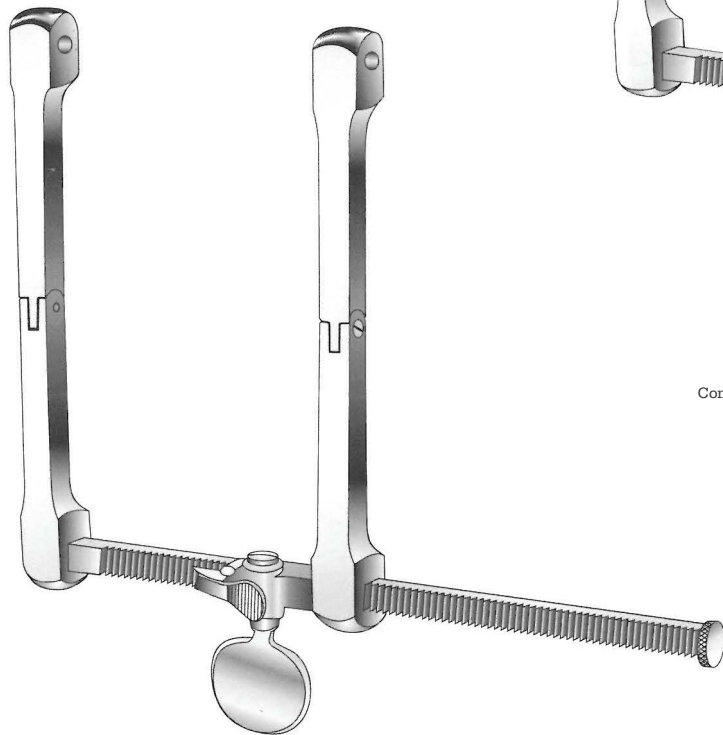

Franz
MWH-19-398
300 x 300 mm
Frame only
Folded

MWH-19-375
50 x 65 mm

MWH-19-401
38 x 60 mm

MWH-19-376
60 x 85 mm

MWH-19-402
45 x 80 mm

Scoville-Haverfield

MWH-19-576

Frame only, with joint
Spreading 150 mm

MWH-19-575

Complete set of 13 pieces (hooks & blades)

Scoville

MWH-19-571

Frame only
Spreading 150 mm

MWH-19-570

Complete set of 13 pieces (hooks & blades)

Blades on page 183