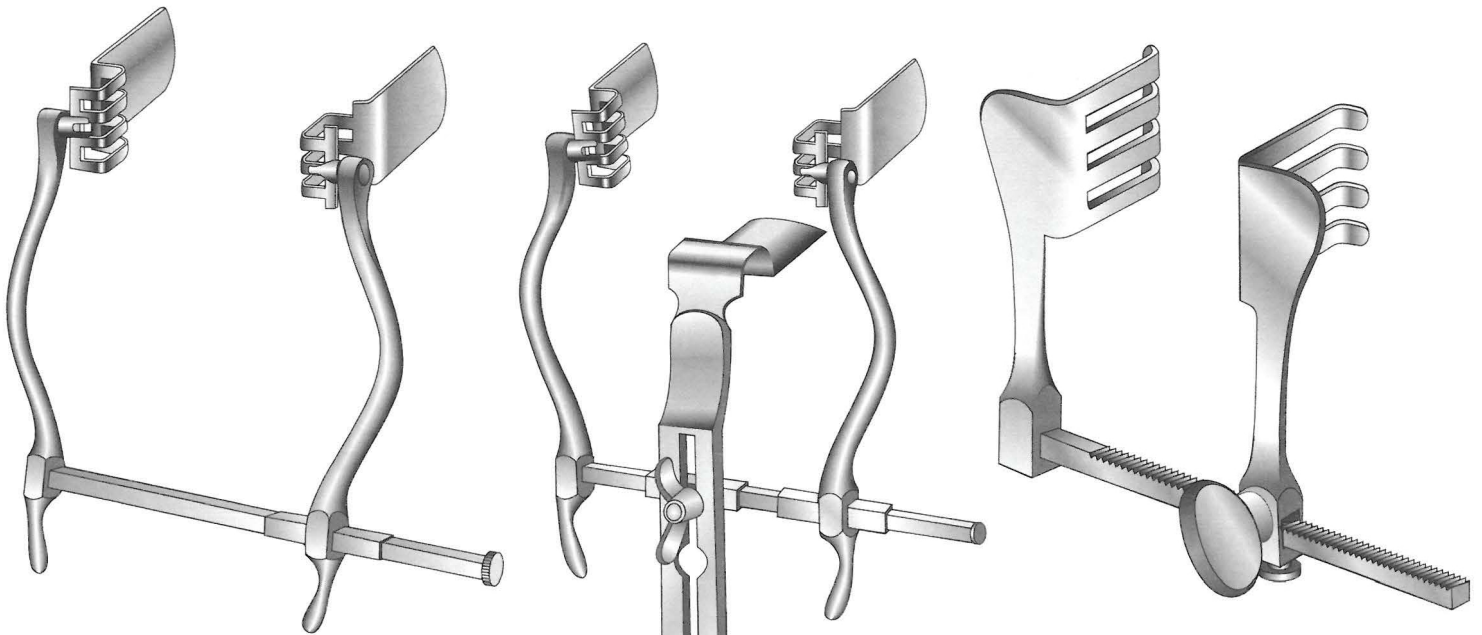

Retractors

Retractors
Wundhaken
Separadores

M.W.Hartmann

Masson-Judd
MWH-19-326
Bladder retractor with
2 swivel blades 25 x 70 mm

Badgley
MWH-19-325
50 x 44 mm
16 cm / 6 1/4"
Spread