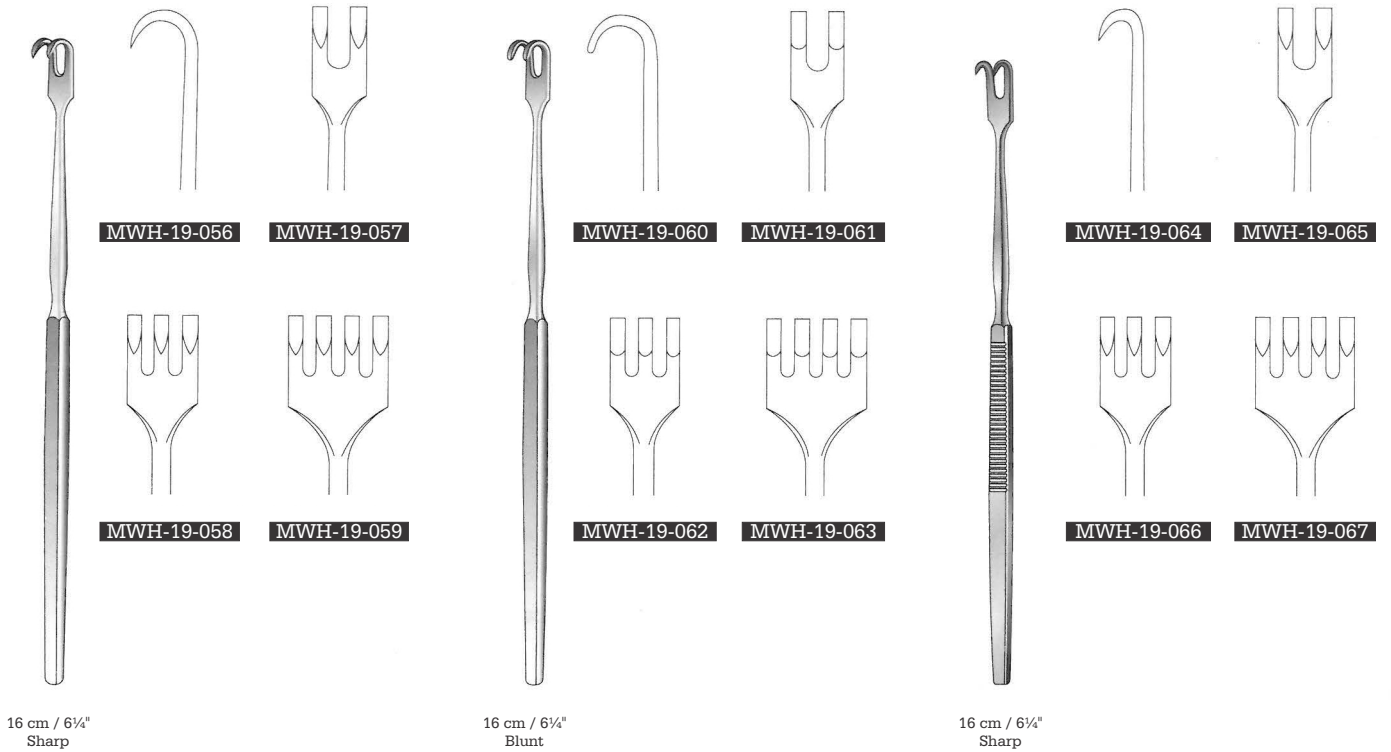

16 cm / 6 1/4"
Sharp

16 cm / 6 1/4"
Blunt

16 cm / 6 1/4"
Sharp