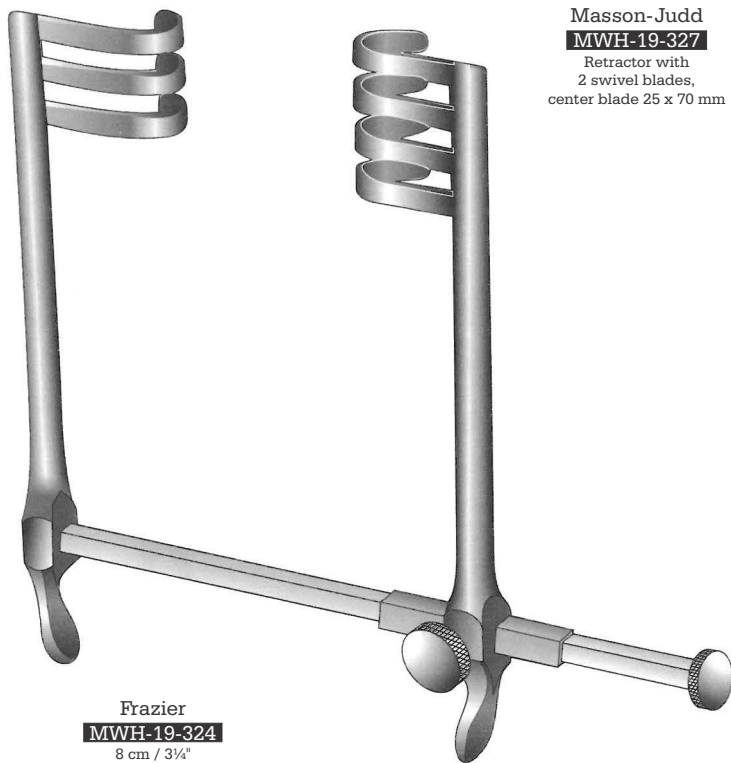

Masson-Judd
MWH-19-327
Retractor with
2 swivel blades,
center blade 25 x 70 mm

Frazier
MWH-19-324
8 cm / 3 1/4"
Spread
Laminectomy Retractor