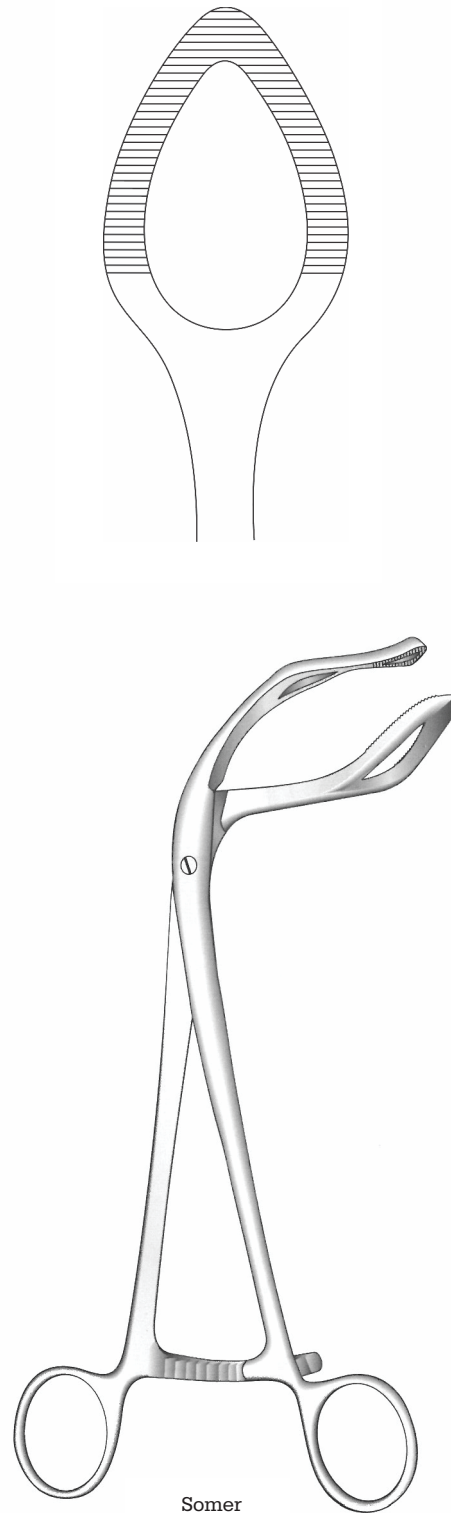

Somer
MWH-20-316
23 cm / 9"