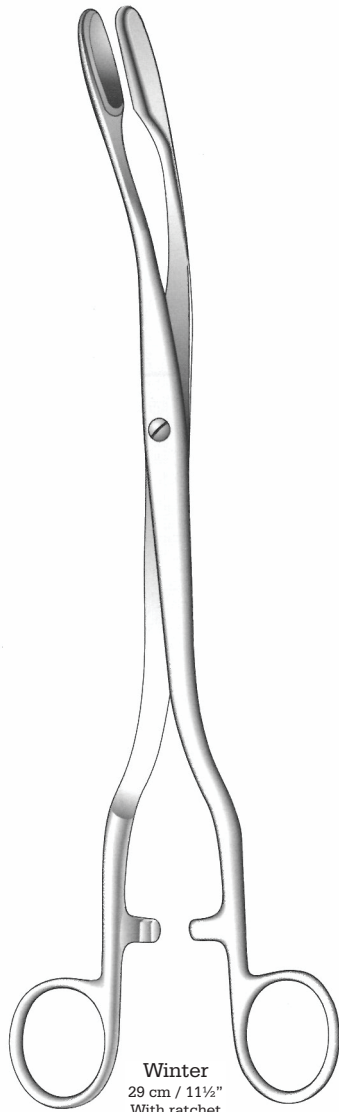

Gynecology

Obstetrics-Perforator, Cranioclast, Basiotribe
Geburtshilfe-Perforatorium, Kranioklast, Basiotrib
Obstetricia

M.W.Hartmann

Tarnier
MWH-20-414
44 cm / 17½"
Basiotribe

Braun
MWH-20-415
42 cm / 16¾"
Cranioclast

Naegele
MWH-20-457
25 cm / 10"

Smellie
MWH-20-416
27 cm / 10¾"
Perforator

MWH-20-402

MWH-20-403

MWH-20-404

MWH-20-405

MWH-20-406

MWH-20-407

MWH-20-408

MWH-20-409

Winter
29 cm / 11½"
With ratchet

Winter
29 cm / 11½"

Winter
29 cm / 11½"

Gynecology

Placenta and Ovum Forceps

Abortuszangen