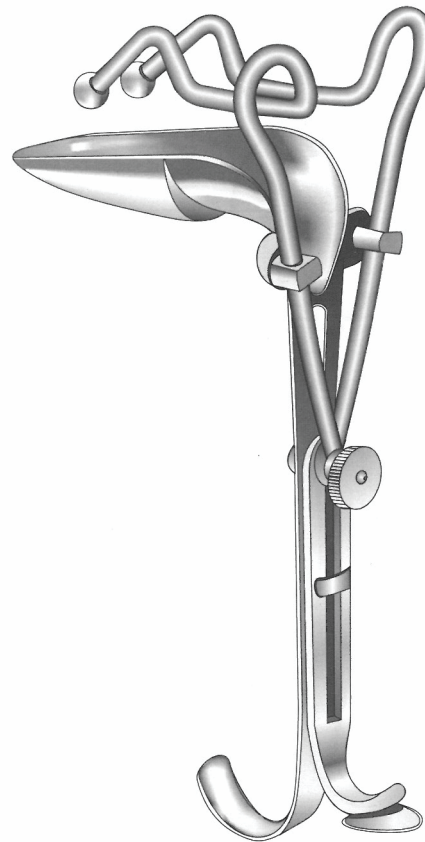

Guttmann
MWH-20-2150
90 x 35 mm