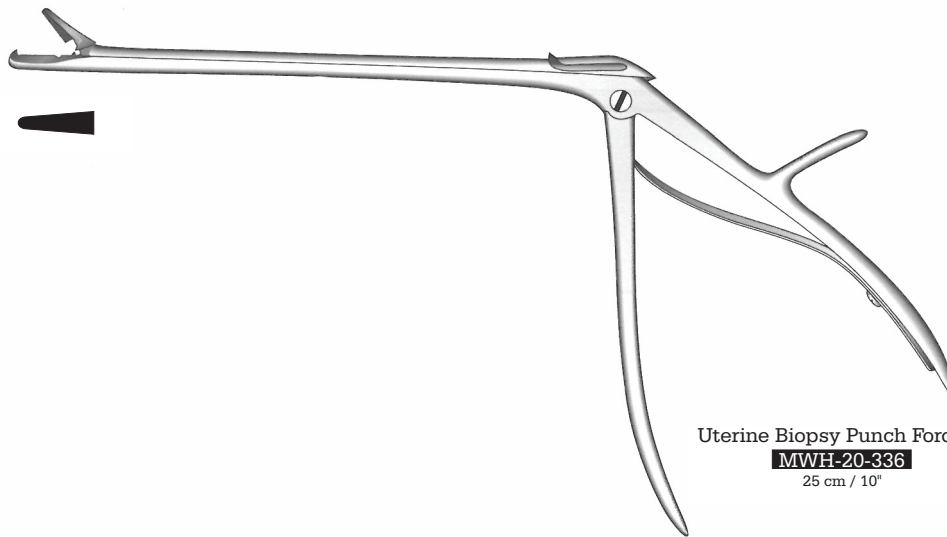

Krause
MWH-20-209 **MWH-20-211**
 with handle

MWH-20-213
 with handle

MWH-20-216
 with handle

Uterine Biopsy Punch Forceps
MWH-20-336
 25 cm / 10"

Huber
MWH-34-690
 Universal handle

Tischler-Morgan
MWH-20-345 Complete with handle
MWH-20-4210 Tip only
 Fig. 1