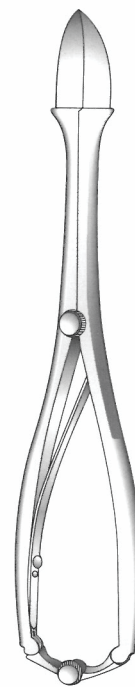

M.W.Hartmann

Tarnier
MWH-20-385
40 cm / 16"
With traction rod

Barnes-Neville
MWH-20-4300
43.5 cm / 17"
With traction handle

Barton
MWH-20-4310
36 cm / 14 $\frac{1}{4}$ "

Demelin Suzor
MWH-20-4320
32 cm / 12 $\frac{1}{2}$ "

Gynecology

Obstetrics-Perforator, Cranioclast, Basiotribe
Geburtshilfe-Perforatorium, Kranioklast, Basiotrib
Obstetricia

M.W.Hartmann

Tarnier
MWH-20-414
44 cm / 17½"
Basiotribe

Braun
MWH-20-415
42 cm / 16¾"
Cranioclast