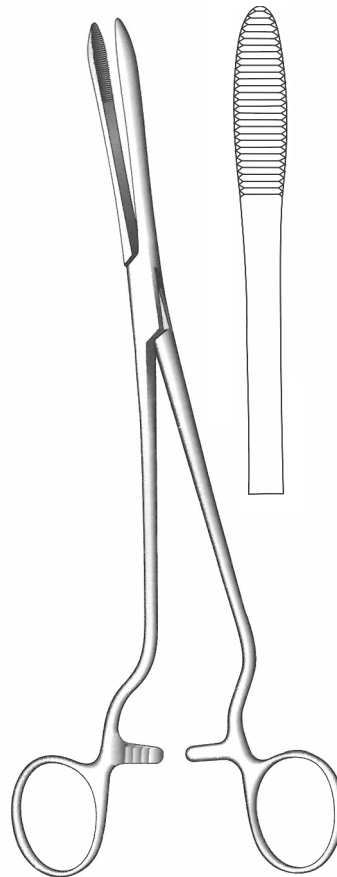

Heaney-Ballentine

21 cm / 8¼"

Longitudinal serrations, single tooth

MWH-17-790

Straight

MWH-17-791

Curved

Ballentine

MWH-17-795

Garland

MWH-17-796

21 cm / 8¼"

Longitudinal serrations,
 single tooth, angled on flat

Cheron
MWH-18-061
25 cm / 10"

Cheron
MWH-18-063
24 cm / 9½"
Handles laterally angled

MWH-18-130
Straight

MWH-18-062
Curved

Bozemann
26 cm / 10¼"

Bozemann-Douglas
MWH-18-064
26 cm / 10¼"
One ring large

Gynecology

Uterine Elevating Forceps

Uterus-FaBzangen

Pinzas Para el Utero

M.W.Hartmann