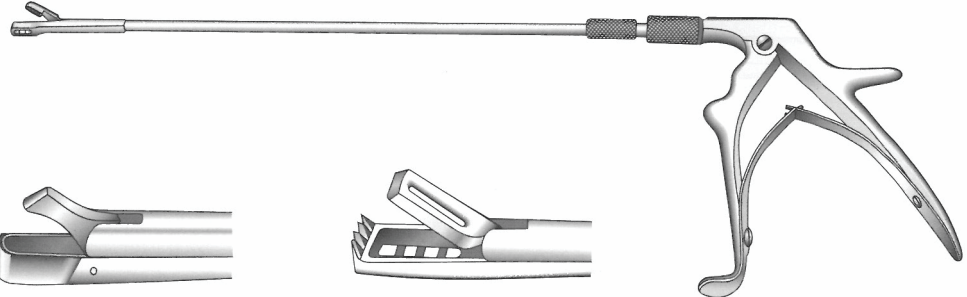

Krause
MWH-20-209 **MWH-20-211**
 with handle

MWH-20-213
 with handle

MWH-20-216
 with handle

Uterine Biopsy Punch Forceps
MWH-20-336
 25 cm / 10"

Huber
MWH-34-690
 Universal handle

Tischler-Morgan
MWH-20-345 Complete with handle
MWH-20-4210 Tip only
 Fig. 1