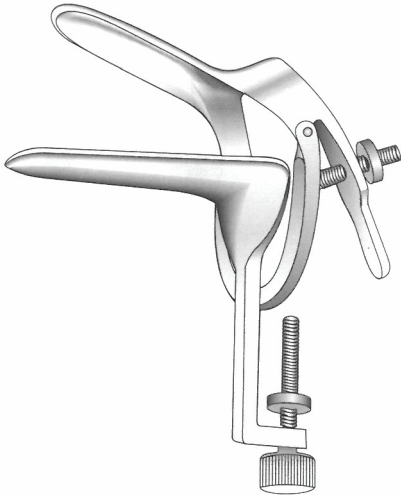

M.W.Hartmann

Gynecology

20

20

Cusco
MWH-20-100 75 x 32 mm
MWH-20-101 88 x 35 mm
MWH-20-102 100 x 37 mm
 Central screw, swiss pattern

Cusco
MWH-20-103 90 x 22 mm
MWH-20-104 100 x 25 mm
MWH-20-105 105 x 27 mm
 Swiss pattern

Cusco
MWH-20-2000 75 x 32 mm
MWH-20-2002 85 x 35 mm
MWH-20-2005 100 x 37 mm
 With close end

Cusco
MWH-20-106
 75 x 17 mm

Trelat
MWH-20-107 85 x 33 mm
MWH-20-108 95 x 35 mm
MWH-20-109 115 x 43 mm

Cusco
 Japanese model
MWH-20-2010 Small
MWH-20-2015 Medium
MWH-20-2020 Large
 Stainless steel forged handle
MWH-20-2030 Small
MWH-20-2035 Medium
MWH-20-2040 Large
 Stainless steel sheet handle