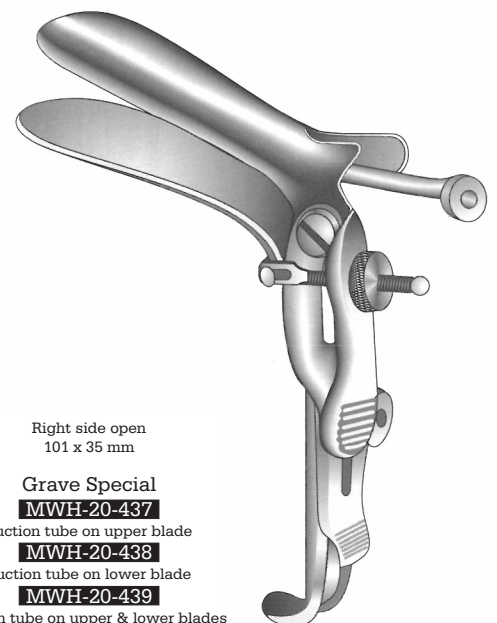

Right side open
101 x 35 mm
Grave Special
MWH-20-437
Suction tube on upper blade
MWH-20-438
Suction tube on lower blade
MWH-20-439
Suction tube on upper & lower blades