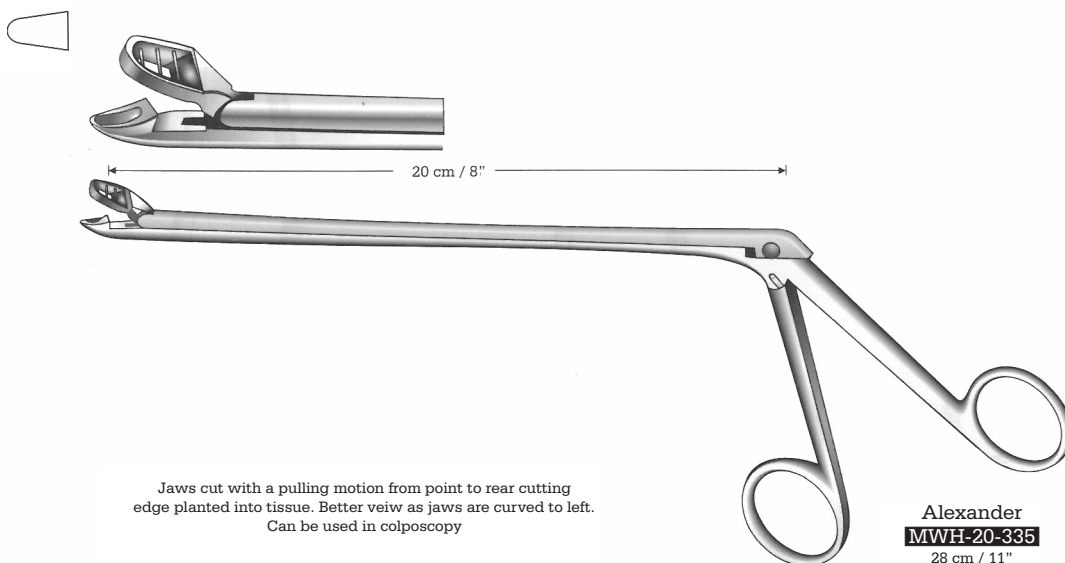

Thoms-Gaylor
MWH-20-329
24 cm / 9½"

Van-Doren
MWH-20-334
 25 cm / 10"

Wittner
MWH-20-342
 Straight
MWH-20-341
 Curved
 23 cm / 9"

Jaws cut with a pulling motion from point to rear cutting edge planted into tissue. Better view as jaws are curved to left. Can be used in colposcopy

Alexander
MWH-20-335
 28 cm / 11"

Gynecology

Cervical Biopsy and Specimen Forceps

Probeexzisionszangen

Pinzas Sacca-Bocados Para Biopsia

M.W.Hartmann

MWH-20-4000 **MWH-20-4010**
Fig. 1 Fig. 2

Debarker Biopsy