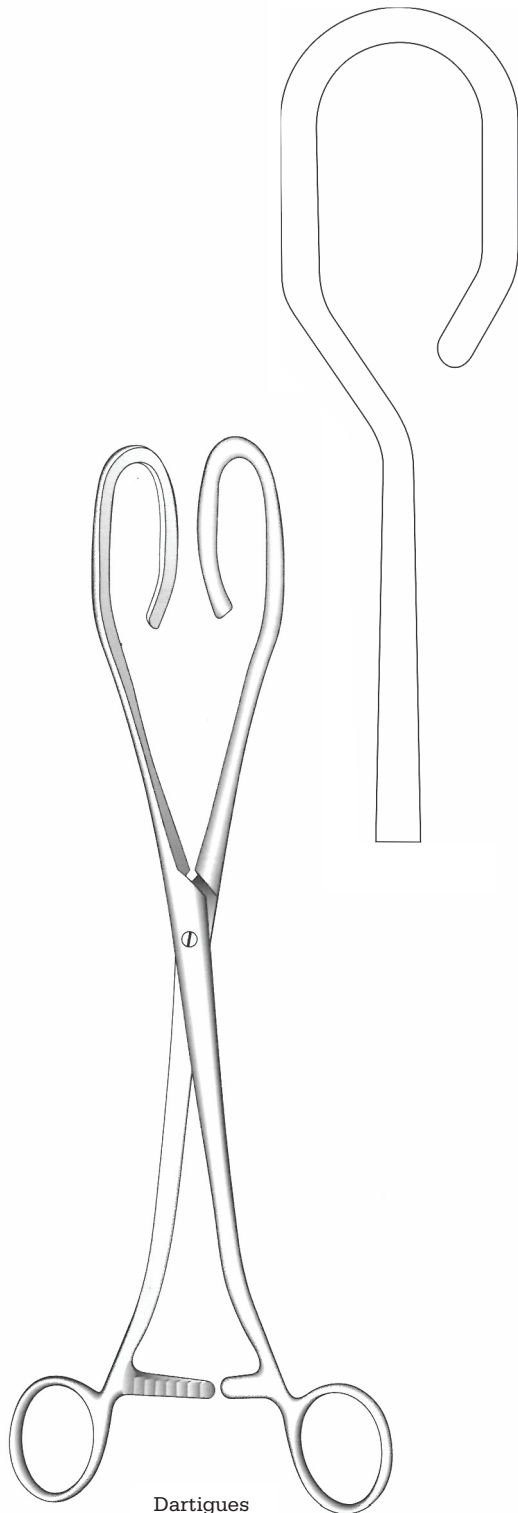

MWH-17-795

Garland

MWH-17-796

21 cm / 8¼"

Longitudinal serrations,
 single tooth, angled on flat

Cheron
MWH-18-061
25 cm / 10"

Cheron
MWH-18-063
24 cm / 9½"
Handles laterally angled

MWH-18-130
Straight

MWH-18-062
Curved

Bozemann
26 cm / 10¼"

Bozemann-Douglas
MWH-18-064
26 cm / 10¼"
One ring large

Gynecology

Uterine Elevating Forceps

Uterus-FaBzangen

Pinzas Para el Utero

M.W.Hartmann