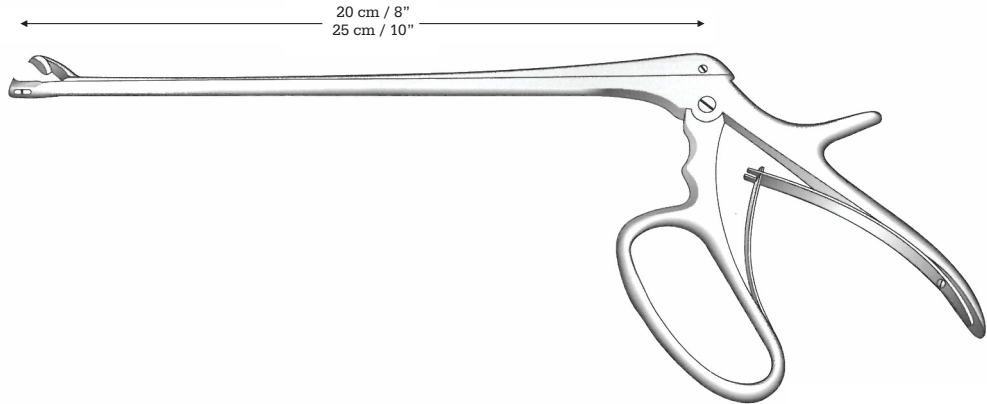

Tishler-Morgan

MWH-20-343 20 cm / 8"

MWH-20-4170 25 cm / 10"

With lock

Oval
7 x 5 mm