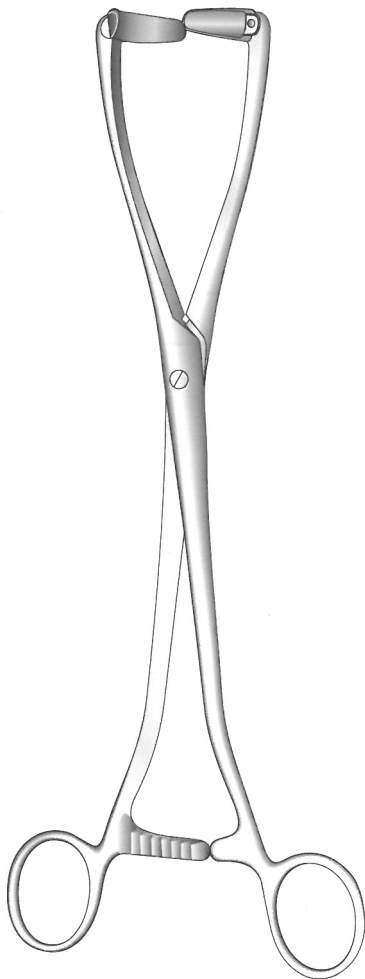

Collin
MWH-20-317
25 cm / 10"