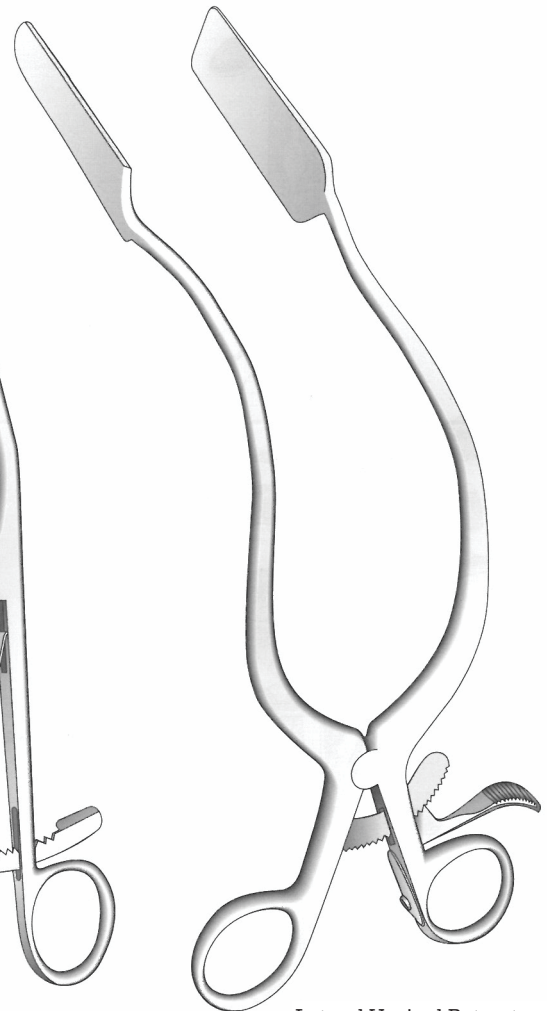

Lateral vaginal retractor
MWH-20-370
Ratchet handle

Kogan
MWH-20-196
24 cm / 9½"

Kogan
MWH-20-195
24 cm / 9½"

Kogan
MWH-20-2455
28 cm / 11"

Lateral Vaginal Retractor
Blade size
MWH-20-2460 60 x 22 mm
MWH-20-2465 80 x 22 mm
MWH-20-2470 100 x 22 mm
MWH-20-2475 120 x 22 mm
With ratchet handle

O' Sullivan-O' Connor
MWH-20-2490

Smith
MWH-20-379

Vaginal retractor self-retaining provides adequate exposure for the obstetrical to work on the ante or postmortem cervix without an assistant. Stainless steel ring is 23 cm / 9" in diameter. Three identical stainless steel right angled retractors with blades 4.4 cm / 1 3/4" wide by 10.2 cm / 4" deep, have 20.3 cm / 8" handles, and may be placed anywhere around the ring. The angle and counter traction of the blades serve to hold the retractor securely in place.