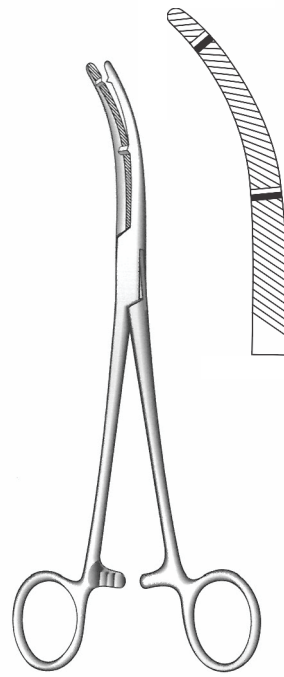

Gynecology

Hysterectomy & Vaginal Clamp Forceps
 Hysterektomieklemmen, Vaginalklemmen
 Pinzas-clamps para histerectomia y vaginales

M.W.Hartmann

Heaney

MWH-17-780 19 cm / 7½"

MWH-17-781 21 cm / 8¼"

MWH-17-782 24.5 cm / 9¾"

Hysterectomy forceps
 Heavy pattern, single tooth
 Curved

Heaney

MWH-17-785 19 cm / 7½"

MWH-17-786 21 cm / 8¼"

Heavy pattern

MWH-17-787 24.5 cm / 9¾"

Extra heavy pattern
 Hysterectomy forceps
 double tooth, curved