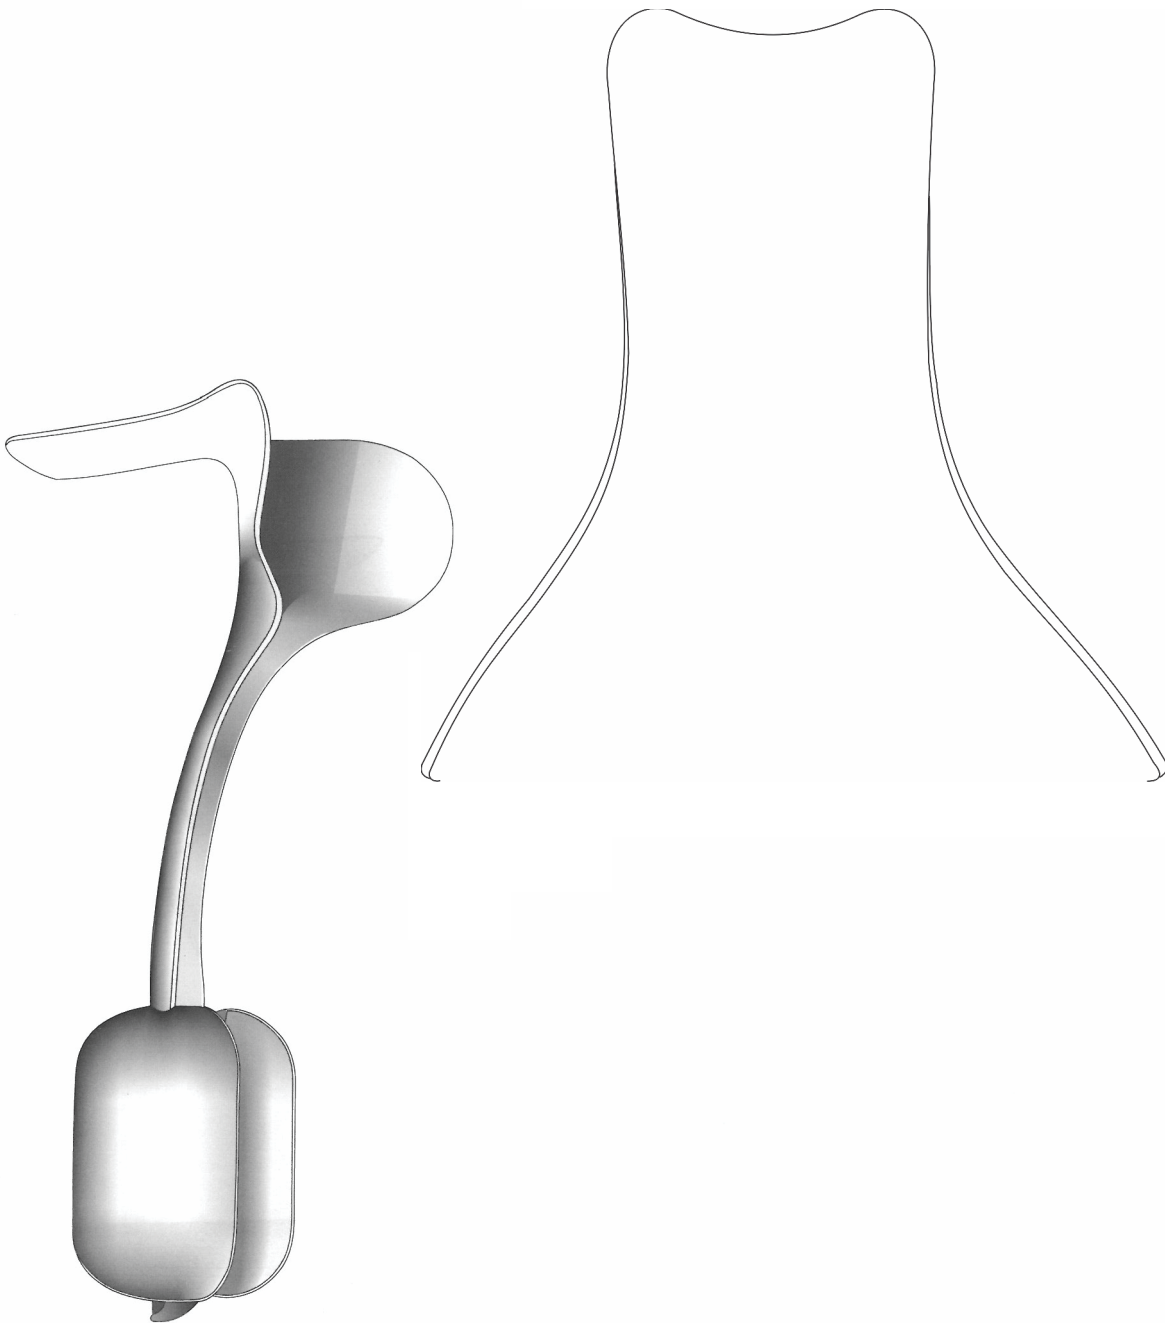

Auvar
MWH-20-193
80 x 43 mm
Complete with removable weight