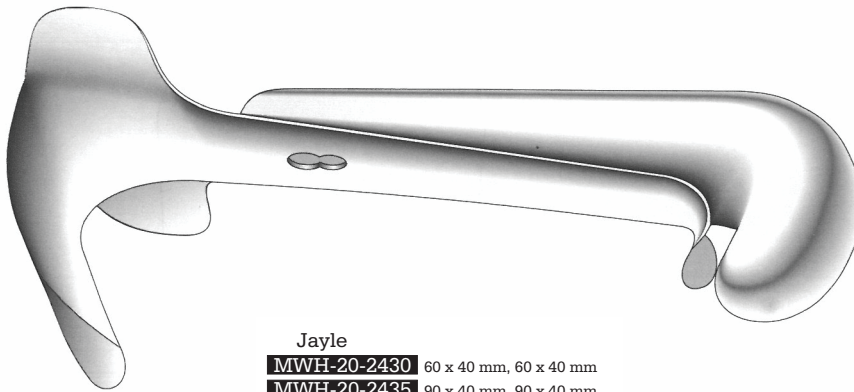

Scheidenspekula Und-Halter

Especulos Y Valvas Vaginales

M.W.Hartmann

Breisky

MWH-20-171	100 x 20 mm
MWH-20-172	100 x 25 mm
MWH-20-173	100 x 30 mm
MWH-20-174	100 x 35 mm
MWH-20-175	100 x 40 mm
MWH-20-176	130 x 20 mm
MWH-20-177	130 x 25 mm
MWH-20-178	130 x 30 mm
MWH-20-179	130 x 35 mm
MWH-20-180	130 x 40 mm
MWH-20-181	155 x 40 mm

Henrotin

MWH-20-190
3 lbs.
Blade 3¼" x 1½"
Weighted vaginal speculum

Berlind-Auvard

MWH-20-191
2½ lbs.
Weighted vaginal speculum

Steiner-Auvard

MWH-20-192
2½ lbs.
Weighted vaginal speculum

Jayle
MWH-20-2430 60 x 40 mm, 60 x 40 mm
MWH-20-2435 90 x 40 mm, 90 x 40 mm
Blade with weight

Soonawala
Vaginal specula
MWH-20-2440
Stainless steel

Soonawala Modified
Vaginal specula
MWH-20-2450
Stainless steel

Auvar
MWH-20-193
80 x 43 mm
Complete with removable weight

MWH-20-931
80 x 30 mm
Blade only