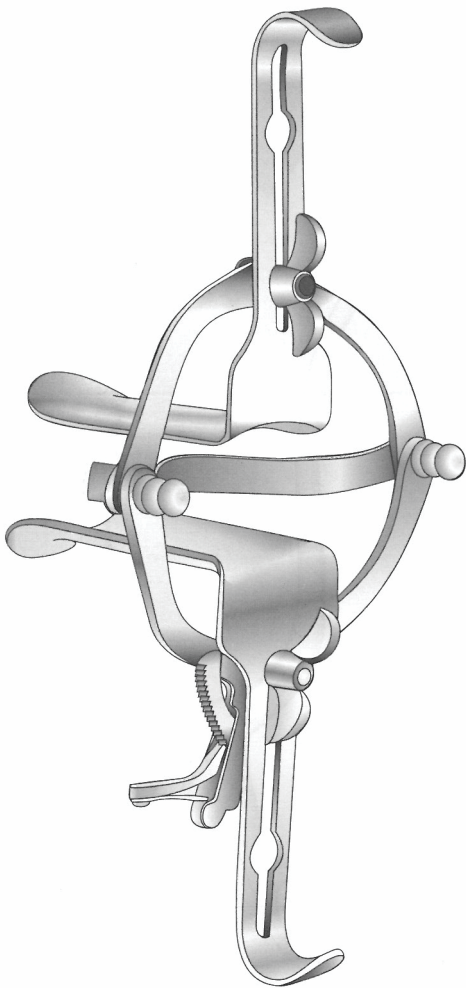

M.W.Hartmann

Gynecology

20

20

Cusco
MWH-20-100 75 x 32 mm
MWH-20-101 88 x 35 mm
MWH-20-102 100 x 37 mm
 Central screw, swiss pattern

Cusco
MWH-20-103 90 x 22 mm
MWH-20-104 100 x 25 mm
MWH-20-105 105 x 27 mm
 Swiss pattern

Lateral vaginal retractor
MWH-20-370
Ratchet handle

Kogan
MWH-20-196
24 cm / 9½"

Kogan
MWH-20-195
24 cm / 9½"

Kogan
MWH-20-2455
28 cm / 11"

Lateral Vaginal Retractor
Blade size
MWH-20-2460 60 x 22 mm
MWH-20-2465 80 x 22 mm
MWH-20-2470 100 x 22 mm
MWH-20-2475 120 x 22 mm
With ratchet handle

O' Sullivan-O' Connor
MWH-20-2490

Smith
MWH-20-379

Vaginal retractor self-retaining provides adequate exposure for the obstetrical to work on the ante or postmortem cervix without an assistant. Stainless steel ring is 23 cm / 9" in diameter. Three identical stainless steel right angled retractors with blades 4.4 cm / 1 3/4" wide by 10.2 cm / 4" deep, have 20.3 cm / 8" handles, and may be placed anywhere around the ring. The angle and counter traction of the blades serve to hold the retractor securely in place.