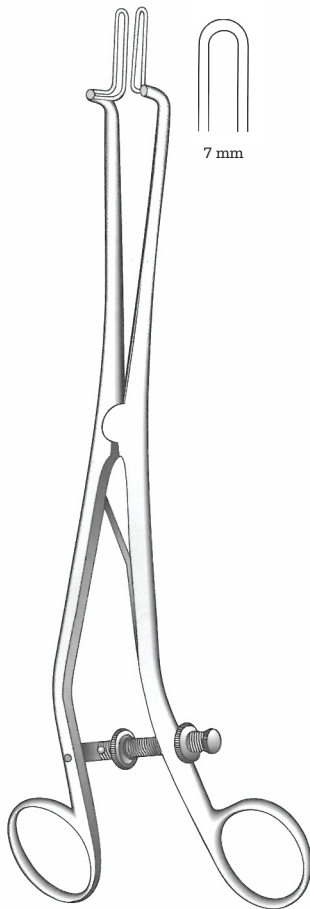

MWH-20-940
Handle for vaginal speculum

MWH-20-930
Weight for vaginal speculum

MWH-20-961
 80 x 30 mm

MWH-20-971
 65 x 30 mm

MWH-20-962
 85 x 33 mm

MWH-20-972
 75 x 35 mm

MWH-20-963
 100 x 38 mm

MWH-20-973
 85 x 35 mm

MWH-20-964
 110 x 42 mm

MWH-20-974
 95 x 35 mm

Bozemann
MWH-20-960
 23 cm / 9"

Bozemann
MWH-20-970
 22 cm / 8 3/4"

Bozemann
MWH-20-959
 Set, consisting of
 2 handle (MWH-20-960, MWH-20-970)
 8 blades (MWH-20-961 - MWH-20-974)

Lateral vaginal retractor
MWH-20-370
Ratchet handle

Kogan
MWH-20-196
24 cm / 9½"

Kogan
MWH-20-195
24 cm / 9½"

Kogan
MWH-20-2455
28 cm / 11"

Lateral Vaginal Retractor
Blade size
MWH-20-2460 60 x 22 mm
MWH-20-2465 80 x 22 mm
MWH-20-2470 100 x 22 mm
MWH-20-2475 120 x 22 mm
With ratchet handle

O' Sullivan-O' Connor
MWH-20-2490

Smith
MWH-20-379

Vaginal retractor self-retaining provides adequate exposure for the obstetrical to work on the ante or postmortem cervix without an assistant. Stainless steel ring is 23 cm / 9" in diameter. Three identical stainless steel right angled retractors with blades 4.4 cm / 1 3/4" wide by 10.2 cm / 4" deep, have 20.3 cm / 8" handles, and may be placed anywhere around the ring. The angle and counter traction of the blades serve to hold the retractor securely in place.