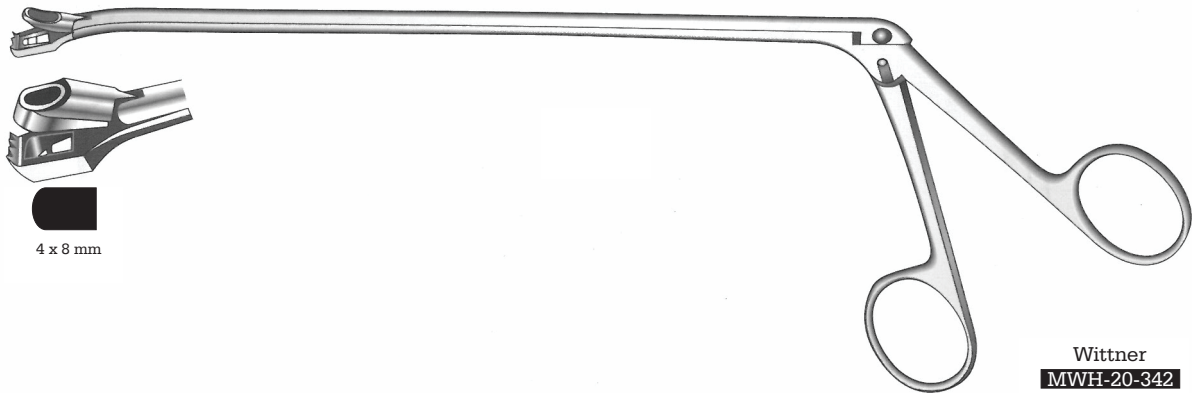

Wittner
MWH-20-342
Straight
MWH-20-341
Curved
23 cm / 9"