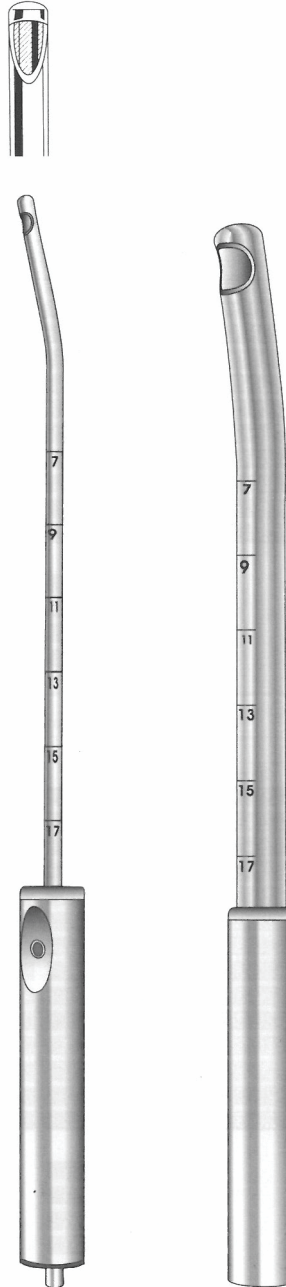

Aspirating curettes
29 cm / 11½"

MWH-20-372
29 cm / 11½"
4.5 mm
Specimen & aspirating curette