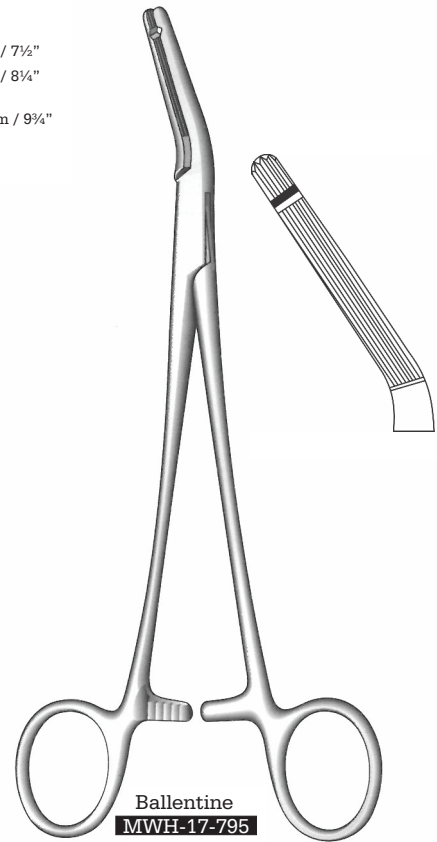

Hysterectomy forceps
 Heavy pattern, single tooth
 Curved

Heaney

MWH-17-785 19 cm / 7½"

MWH-17-786 21 cm / 8¼"

Heavy pattern

MWH-17-787 24.5 cm / 9¾"

Extra heavy pattern
 Hysterectomy forceps
 double tooth, curved

Heaney-Ballentine

21 cm / 8¼"

Longitudinal serrations, single tooth

MWH-17-790

Straight

MWH-17-791

Curved

Ballentine