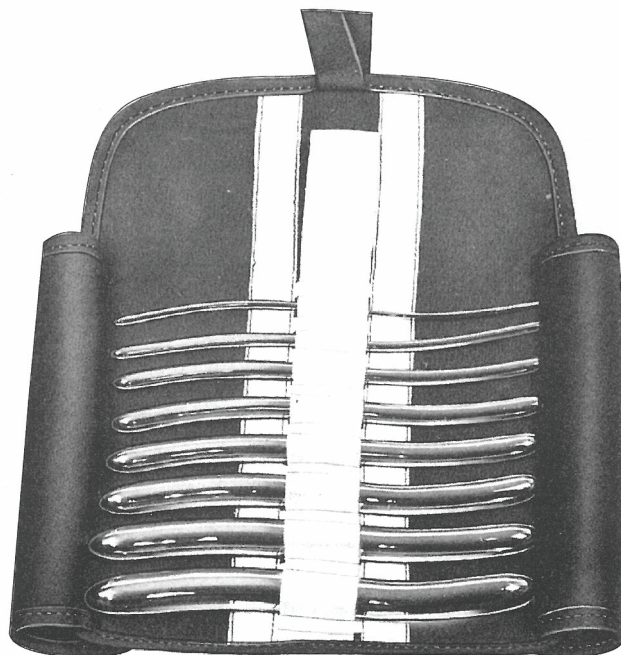

Hegar

Double ended
20 cm / 8"

Available in canvas and synthetic pouch

MWH-20-263
Set of 8 dilators including
MWH-20-251 -- MWH-20-258
Brass

MWH-20-4663
Set of 8 dilators including
MWH-20-4651 -- MWH-20-4658
Stainless steel