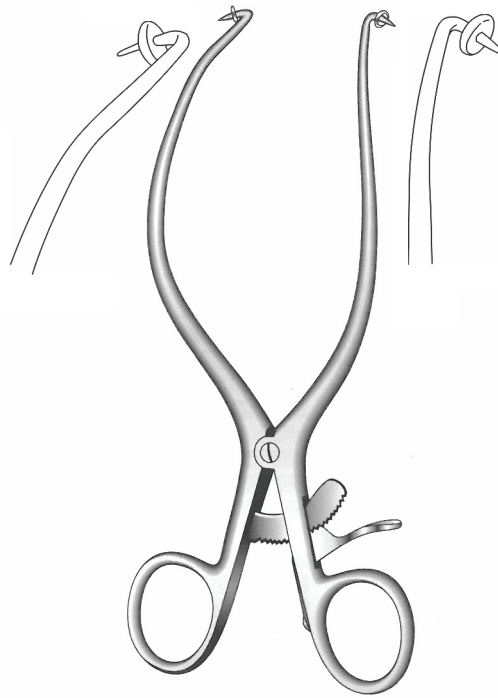

Gelpi

MWH-19-316

18 cm / 7"