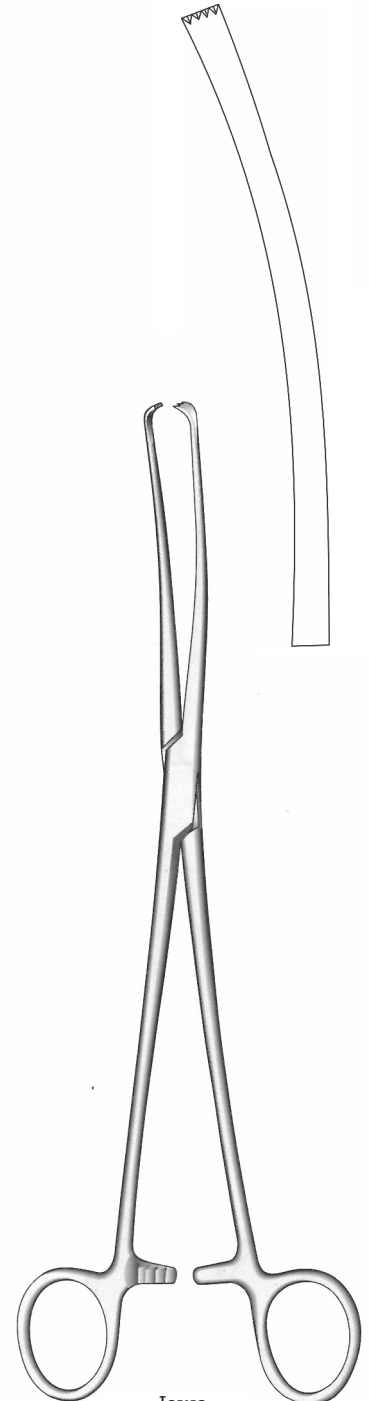

Iowa
MWH-20-301
26 cm / 10¼"
For the amnion bladder