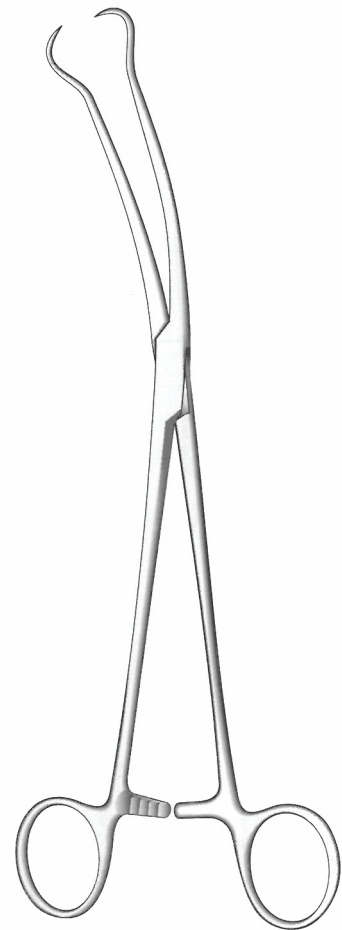

Skene
MWH-20-297
24 cm / 9½"
Curved sideways