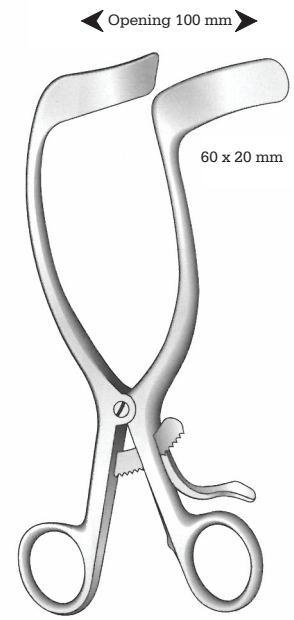

O' Sullivan-O' Connor
MWH-20-2490

Smith
MWH-20-379

Vaginal retractor self-retaining provides adequate exposure for the obstetrical to work on the ante or postmortem cervix without an assistant. Stainless steel ring is 23 cm / 9" in diameter. Three identical stainless steel right angled retractors with blades 4.4 cm / 1 3/4" wide by 10.2 cm / 4" deep, have 20.3 cm / 8" handles, and may be placed anywhere around the ring. The angle and counter traction of the blades serve to hold the retractor securely in place.

MWH-19-313 14 cm / 5½"

MWH-19-314 16 cm / 6¼"

MWH-19-315 18 cm / 7"

Gelpi

MWH-19-316

18 cm / 7"

Rigby

MWH-19-317

18 cm / 7"

MWH-20-248 Brass
MWH-20-4525 Stainless steel
 Set of 14 pieces
 4 mm to 17 mm

MWH-20-198	1 mm	MWH-20-4570
MWH-20-200	2 mm	MWH-20-4571
MWH-20-202	3 mm	MWH-20-4572
MWH-20-204	4 mm	MWH-20-4573
MWH-20-206	5 mm	MWH-20-4574
MWH-20-208	6 mm	MWH-20-4575
MWH-20-210	7 mm	MWH-20-4576
MWH-20-212	8 mm	MWH-20-4577
MWH-20-214	9 mm	MWH-20-4578
MWH-20-215	10 mm	MWH-20-4579
MWH-20-217	11 mm	MWH-20-4580
MWH-20-219	12 mm	MWH-20-4581
MWH-20-221	13 mm	MWH-20-4582
MWH-20-223	14 mm	MWH-20-4583
MWH-20-225	15 mm	MWH-20-4584
MWH-20-227	16 mm	MWH-20-4585
MWH-20-229	17 mm	MWH-20-4586
MWH-20-231	18 mm	MWH-20-4587
MWH-20-233	19 mm	MWH-20-4588
MWH-20-235	20 mm	MWH-20-4589
MWH-20-237	21 mm	MWH-20-4590
MWH-20-239	22 mm	MWH-20-4591
MWH-20-241	23 mm	MWH-20-4592
MWH-20-243	24 mm	MWH-20-4593
MWH-20-245	25 mm	MWH-20-4594
MWH-20-247	26 mm	MWH-20-4595