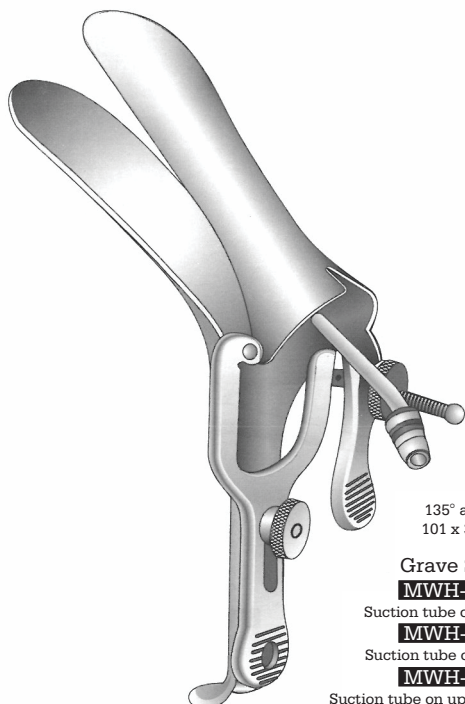

135° angled
101 x 35 mm
Grave Special
MWH-20-434
Suction tube on upper blade
MWH-20-435
Suction tube on lower blade
MWH-20-436
Suction tube on upper & lower blades