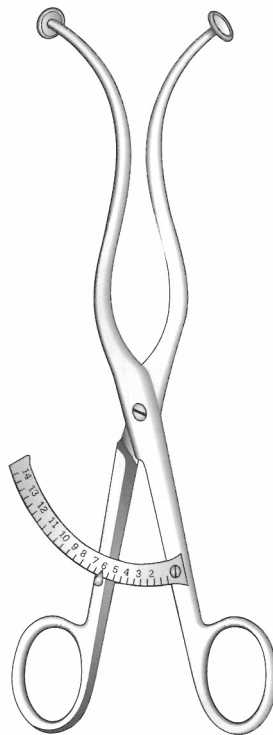

Delee
MWH-20-382
For interior measurements
between symphysis and
promontory