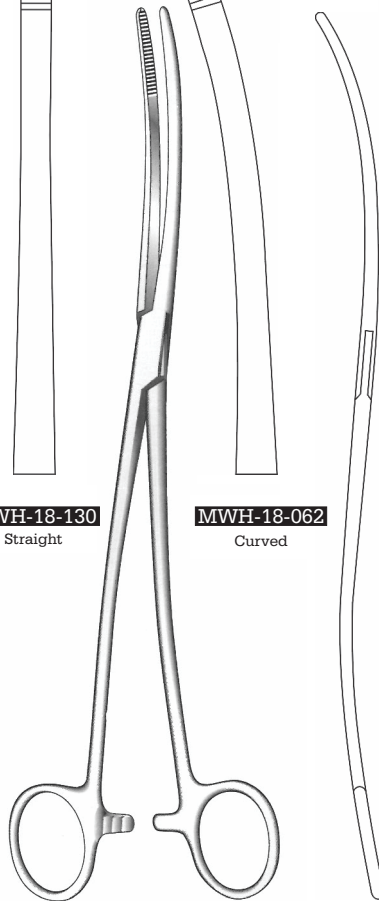

Heaney-Ballentine

21 cm / 8¼"

Longitudinal serrations, single tooth

MWH-17-790

Straight

MWH-17-791

Curved

Ballentine

MWH-17-795

Garland

MWH-17-796

21 cm / 8¼"

Longitudinal serrations,
 single tooth, angled on flat

Cheron
MWH-18-061
25 cm / 10"

Cheron
MWH-18-063
24 cm / 9½"
Handles laterally angled

MWH-18-130
Straight

MWH-18-062
Curved

Bozemann
26 cm / 10¼"

Bozemann-Douglas
MWH-18-064
26 cm / 10¼"
One ring large

Gynecology

Uterine Elevating Forceps

Uterus-FaBzangen

Pinzas Para el Utero

M.W.Hartmann