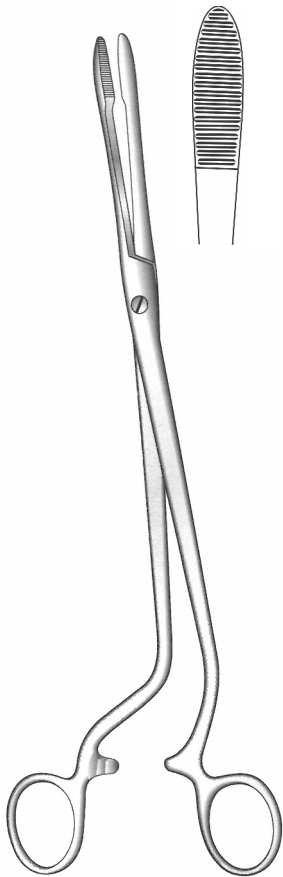

Hysterectomy forceps
 Heavy pattern, single tooth
 Curved

Heaney

MWH-17-785 19 cm / 7½"

MWH-17-786 21 cm / 8¼"

Heavy pattern

MWH-17-787 24.5 cm / 9¾"

Extra heavy pattern
 Hysterectomy forceps
 double tooth, curved

Heaney-Ballentine

21 cm / 8¼"

Longitudinal serrations, single tooth

MWH-17-790

Straight

MWH-17-791

Curved

Ballentine

MWH-17-795

Garland

MWH-17-796

21 cm / 8¼"

Longitudinal serrations,
 single tooth, angled on flat

Cheron
MWH-18-061
25 cm / 10"

Cheron
MWH-18-063
24 cm / 9½"
Handles laterally angled

MWH-18-130
Straight

MWH-18-062
Curved

Bozemann
26 cm / 10¼"

Bozemann-Douglas
MWH-18-064
26 cm / 10¼"
One ring large

Gynecology

Uterine Elevating Forceps

Uterus-FaBzangen

Pinzas Para el Utero

M.W.Hartmann