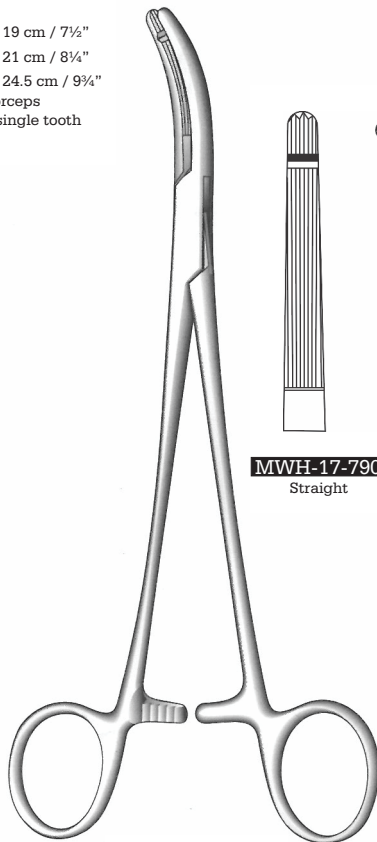

Gynecology

Hysterectomy & Vaginal Clamp Forceps
 Hysterektomieklemmen, Vaginalklemmen
 Pinzas-clamps para histerectomia y vaginales

M.W.Hartmann

Heaney

MWH-17-780 19 cm / 7½"

MWH-17-781 21 cm / 8¼"

MWH-17-782 24.5 cm / 9¾"

Hysterectomy forceps
 Heavy pattern, single tooth
 Curved

Heaney

MWH-17-785 19 cm / 7½"

MWH-17-786 21 cm / 8¼"

Heavy pattern

MWH-17-787 24.5 cm / 9¾"

Extra heavy pattern
 Hysterectomy forceps
 double tooth, curved

Heaney-Ballentine

21 cm / 8¼"

Longitudinal serrations, single tooth

MWH-17-790

Straight

MWH-17-791

Curved

Ballentine