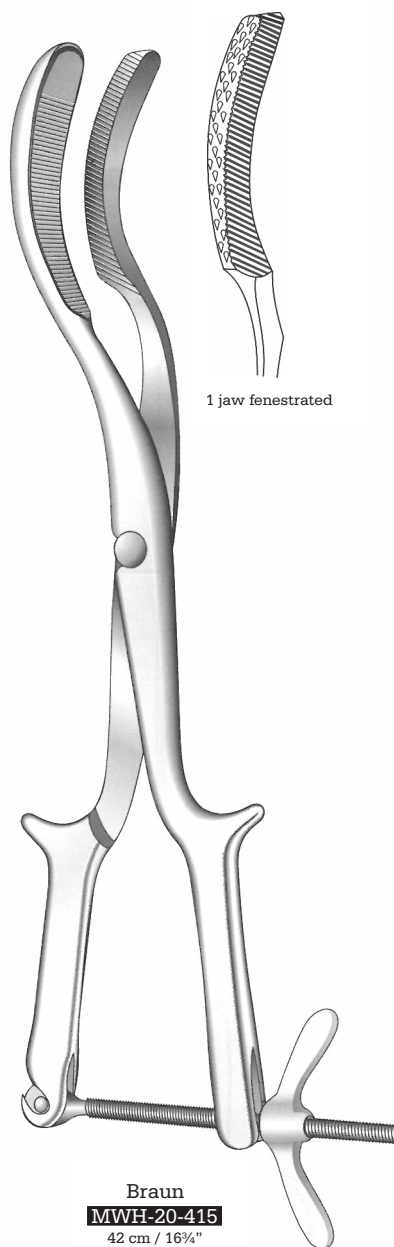

Dewey
MWH-20-456
 35.5 cm / 14"
 Obstetrical forceps
 with axis traction

Bailey-Williamson
MWH-20-451
 39.5 cm / 15½"

Hawks-Dennen
MWH-20-452
 38 cm / 15"

Barton
MWH-20-453
 35.5 cm / 14"
 One hinged blade

Mclean-Luikart
MWH-20-454
 40 cm / 15¾"
 Solid blades, long shanks

Mclean-Tucker-Luikart
MWH-20-455
 40 cm / 15¾"
 Solid blades, long shanks

Gynecology

Obstetrical (Midwifery) Forceps

Geburtszangen

Forceps Obstetricos

M.W.Hartmann

Tarnier
MWH-20-385
40 cm / 16"
With traction rod

Barnes-Neville
MWH-20-4300
43.5 cm / 17"
With traction handle

Barton
MWH-20-4310
36 cm / 14 $\frac{1}{4}$ "

Demelin Suzor
MWH-20-4320
32 cm / 12 $\frac{1}{2}$ "

Gynecology

Obstetrics-Perforator, Cranioclast, Basiotribe
Geburtshilfe-Perforatorium, Kranioklast, Basiotrib
Obstetricia

M.W.Hartmann

Tarnier
MWH-20-414
44 cm / 17½"
Basiotribe

Braun
MWH-20-415
42 cm / 16¾"
Cranioclast