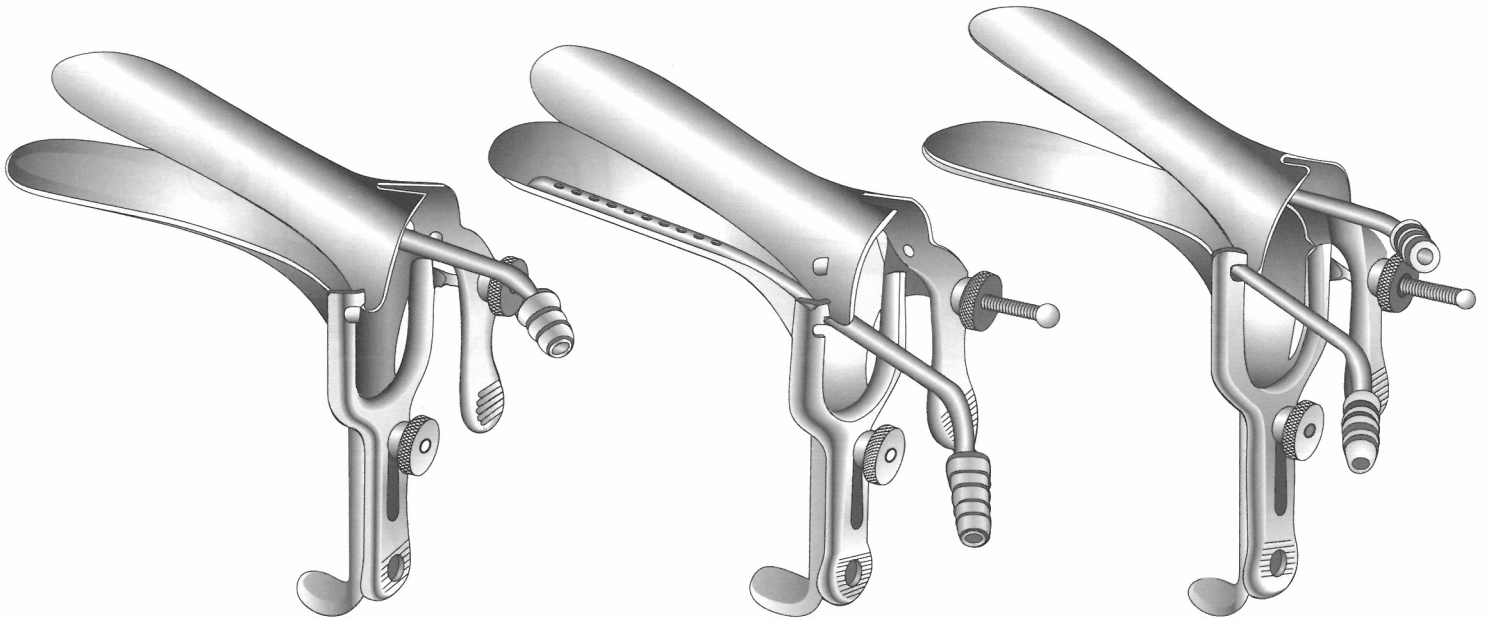

Grave's Wide View
MWH-20-2100 Small
MWH-20-2110 Medium
MWH-20-2120 Large

VU-More
 Grave

VU-More
MWH-20-465 Small
MWH-20-466 Medium
MWH-20-467 Large

Collin
MWH-20-121
 65 x 10 mm

Grave
MWH-20-425 76 x 13 mm
MWH-20-426 101 x 22 mm
MWH-20-427 120 x 35 mm
 Suction tube on upper blade