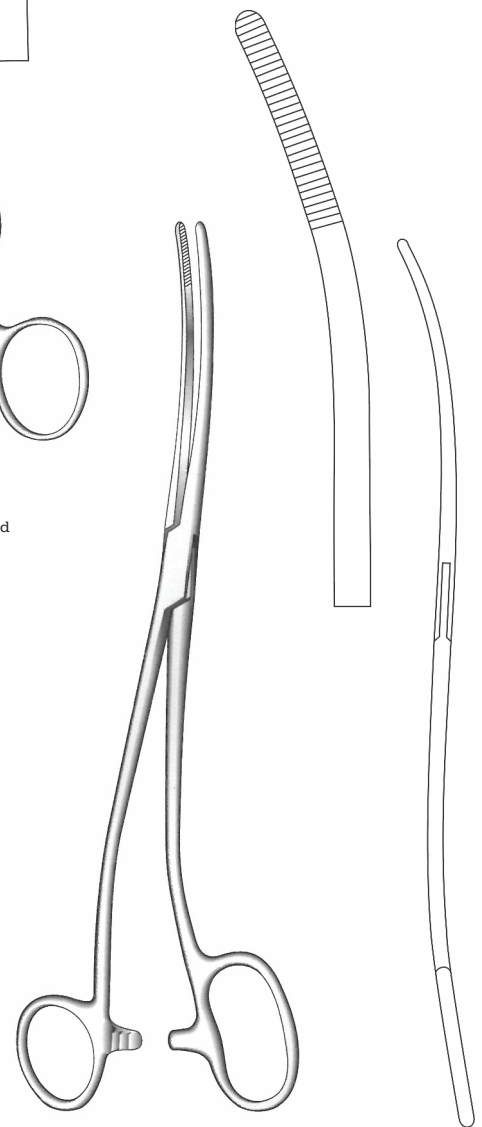

MWH-17-795

Garland

MWH-17-796

21 cm / 8¼"

Longitudinal serrations,
 single tooth, angled on flat

Cheron
MWH-18-061
25 cm / 10"

Cheron
MWH-18-063
24 cm / 9½"
Handles laterally angled

MWH-18-130
Straight

MWH-18-062
Curved

Bozemann
26 cm / 10¼"

Bozemann-Douglas
MWH-18-064
26 cm / 10¼"
One ring large

Gynecology

Uterine Elevating Forceps

Uterus-FaBzangen

Pinzas Para el Utero

M.W.Hartmann