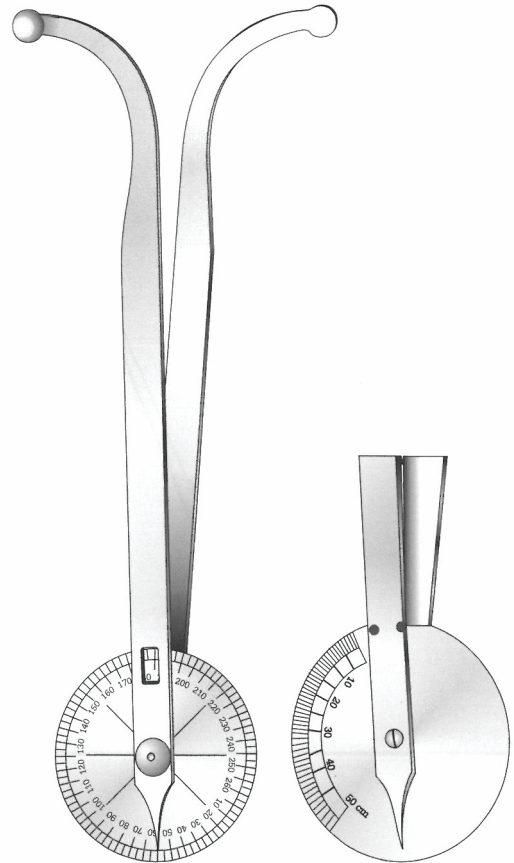

Thole
MWH-12-018
34 cm / 13½"
Goniometer, graduated in centimeters.
For internal & external measurements.