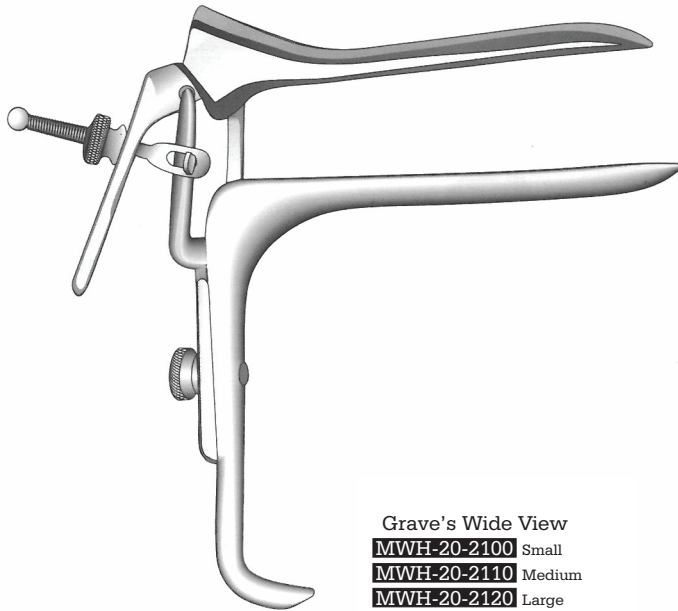

Grave's Wide View
MWH-20-2100 Small
MWH-20-2110 Medium
MWH-20-2120 Large