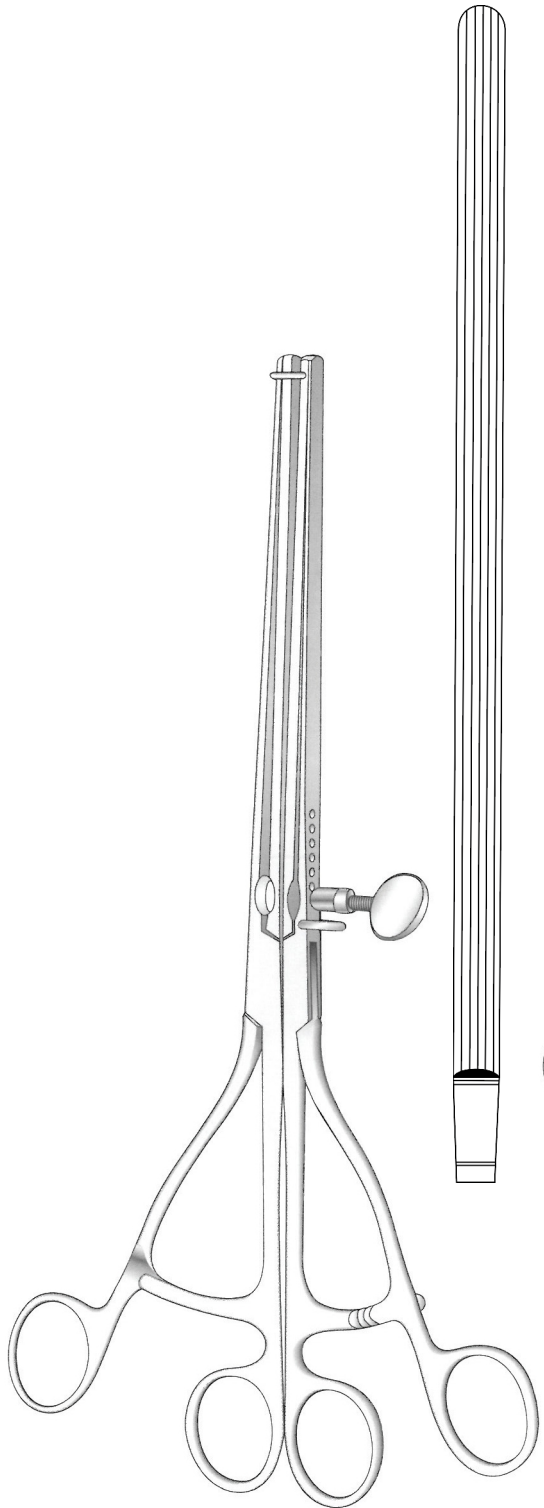

MWH-35-364 24 cm / 9 1/2"

MWH-35-1030 17 cm / 6 3/4"

MWH-35-1032 21 cm / 8 1/4"

MWH-35-1034 24 cm / 9 1/2"

Mayo-Robson / Doyen

MWH-35-367

MWH-35-366

Mayo Robson
25 cm / 10"

M.W.Hartmann

MWH-35-403

Scudder-Atrauma
33 cm / 13"

MWH-35-404

Brunner
MWH-35-405
24 cm / 9½"

Lane
MWH-35-630
30 cm / 12"

MWH-35-631

Lane
MWH-35-640
30 cm / 12"

MWH-35-641

Payr-Baby
MWH-35-650
 15 cm / 6"
 With pin

Payr
MWH-35-660 With pin
MWH-35-661 Without pin
 21 cm / 8 1/4"

Payr
MWH-35-670 With pin
MWH-35-671 Without pin
 29 cm / 11 1/2"

Payr
MWH-35-680 With pin
MWH-35-681 Without pin
MWH-35-679 With groove
 35 cm / 14"

DeMartel-Wolfson
 Anastomosis Clamps
 Sets consist of
 2 clamps with short grip
 1 clamp with long grip

- MWH-35-682** Set of 3, long clamps
- MWH-35-683** 5 cm / 2", clamp with short grip
- MWH-35-684** 5 cm / 2", clamp with long grip
- MWH-35-685** Set of 3, long clamps
- MWH-35-686** 7.5 cm / 3", clamp with short grip
- MWH-35-687** 7.5 cm / 3", clamp with long grip
- MWH-35-688** Set of 3, long clamps
- MWH-35-689** 10 cm / 4", clamp with short grip
- MWH-35-691** 10 cm / 4", clamp with long grip