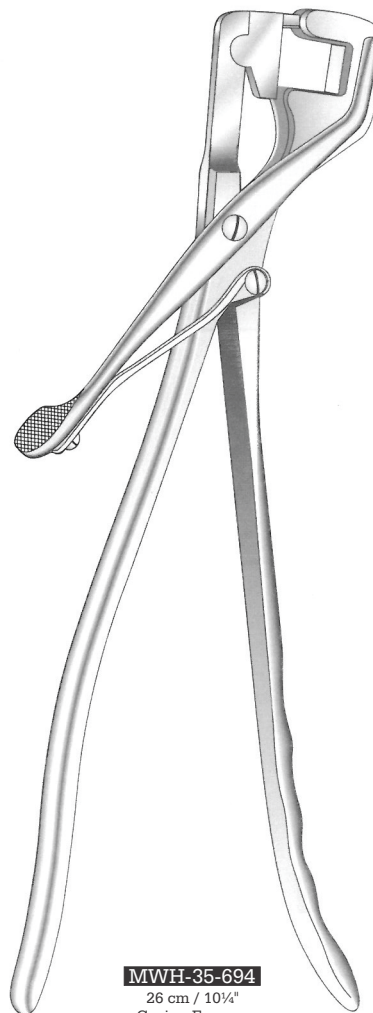

M.W.Hartmann

MWH-35-403

Scudder-Atrauma
33 cm / 13"

MWH-35-404

Brunner
MWH-35-405
24 cm / 9½"

Lane
MWH-35-630
30 cm / 12"

MWH-35-631

Lane
MWH-35-640
30 cm / 12"

MWH-35-641

Payr-Baby
MWH-35-650
 15 cm / 6"
 With pin

Payr
MWH-35-660 With pin
MWH-35-661 Without pin
 21 cm / 8 1/4"

Payr
MWH-35-670 With pin
MWH-35-671 Without pin
 29 cm / 11 1/2"

Payr
MWH-35-680 With pin
MWH-35-681 Without pin
MWH-35-679 With groove
 35 cm / 14"

DeMartel-Wolfson
 Anastomosis Clamps
 Sets consist of
 2 clamps with short grip
 1 clamp with long grip

- MWH-35-682** Set of 3, long clamps
- MWH-35-683** 5 cm / 2", clamp with short grip
- MWH-35-684** 5 cm / 2", clamp with long grip
- MWH-35-685** Set of 3, long clamps
- MWH-35-686** 7.5 cm / 3", clamp with short grip
- MWH-35-687** 7.5 cm / 3", clamp with long grip
- MWH-35-688** Set of 3, long clamps
- MWH-35-689** 10 cm / 4", clamp with short grip
- MWH-35-691** 10 cm / 4", clamp with long grip

MWH-35-692 8.5 cm / 3¼"
MWH-35-693 23 cm / 9"
 Clamp holder

MWH-35-694
 26 cm / 10¼"
 Cosing Forceps