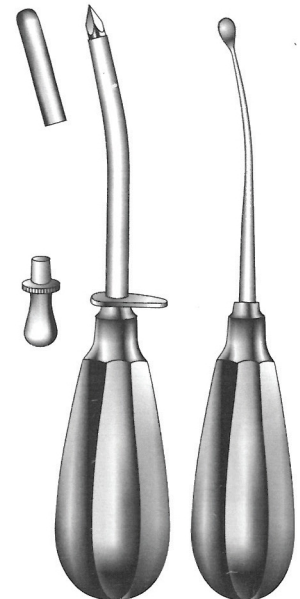

Nelson
 21 cm / 8¾"

MWH-14-031 7.5 mm dia. Fig. 1
MWH-14-032 9.5 mm dia. Fig. 2
MWH-14-033 11 mm dia. Fig. 3

Duke
MWH-14-030
 11 cm / 4½"
 5.5 mm Ø

Campbell
16 cm / 6 1/4"

MWH-14-034
6 mm Ø

MWH-14-035
8 mm Ø

Bilroth
MWH-14-020 5 mm Ø
MWH-14-021 6 mm Ø
24 cm / 9 1/2"

Landau
MWH-14-023
2 mm Ø

Lichtwitz
MWH-14-024
1.8 mm Ø

Pierce
MWH-14-025 3 mm Ø
MWH-14-226 4 mm Ø
MWH-14-227 5 mm Ø

Krause
MWH-14-026
5.5 mm Ø
Antrum trocar,
with obturator and tubing connection

Coakley
MWH-14-027
2.25 mm Ø
Antrum trocar,
with washing tube and
fixed tubing connection

Douglas
MWH-14-028
3 mm Ø
Trocar cannula

MWH-14-029
11 cm / 4 1/2"
Antrum puncture trocar

Yankauer

MWH-14-037	MWH-14-085
23 cm / 9"	23 cm / 9"
Chrome plated	Stainless steel
MWH-14-238	MWH-14-086
27 cm / 10½"	27 cm / 10½"
Chrome plated	Stainless steel
Without thumb control	

Yankauer

MWH-14-270	Stainless steel
MWH-14-038	Chrome plated
28 cm / 11"	
With thumb control	

Poole
 Stainless steel
 22 cm / 8¾"

MWH-14-090
8 mm \varnothing (Fr. 23)
MWH-14-039
10 mm \varnothing , (Fr. 30)