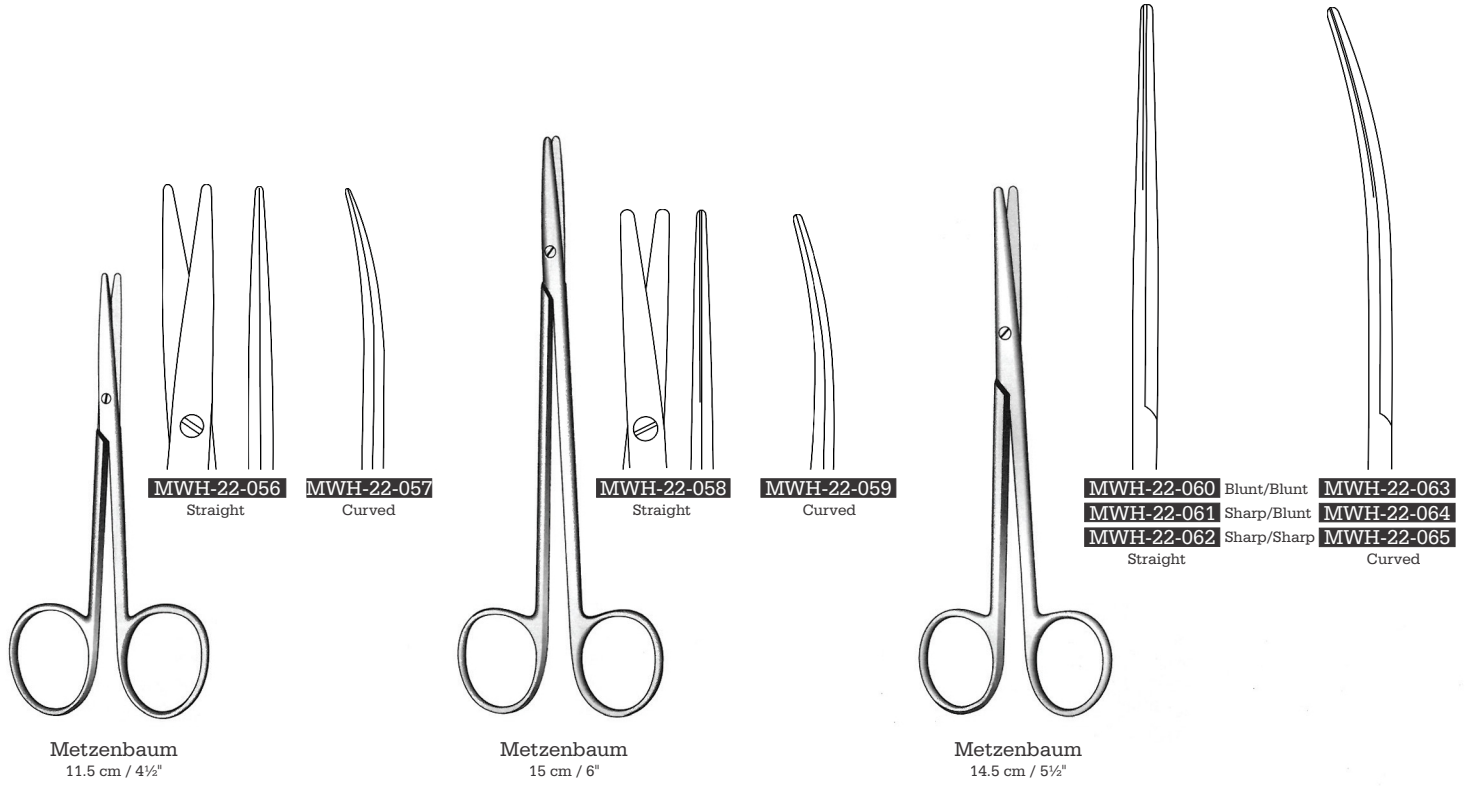

Scissors

Dissecting Scissors
Präparierscheren
Tijeras Paja Preparaciones

M.W.Hartmann