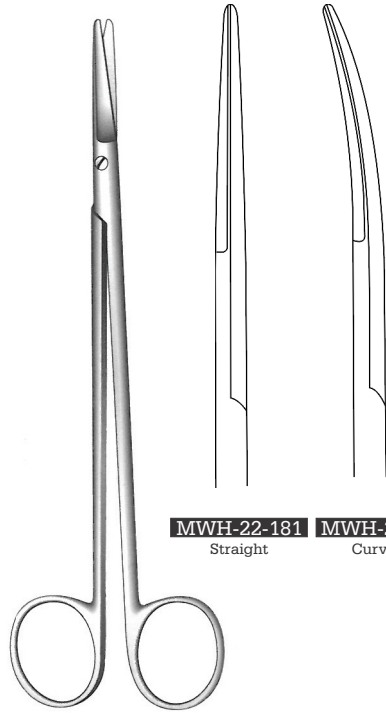

MWH-22-181 Straight
MWH-22-550 Curved

Toennis
18 cm / 7"