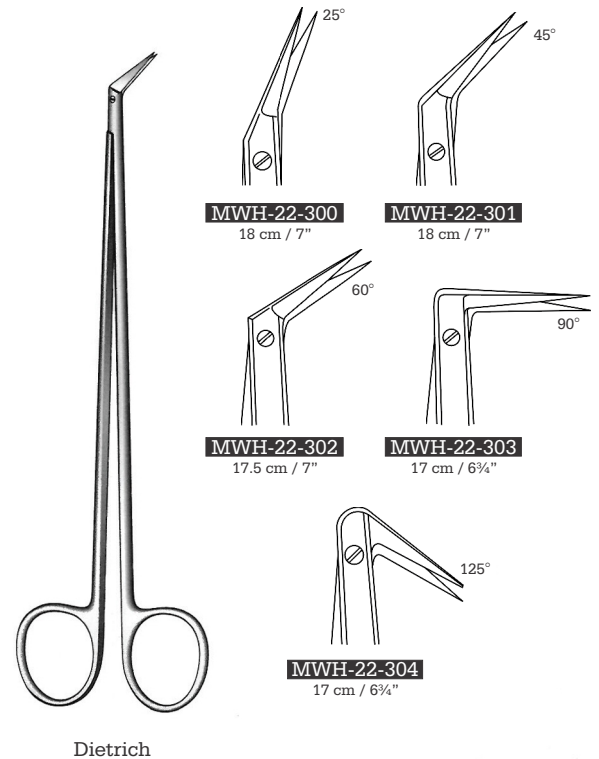

**Lexer-Fino**  
**MWH-22-172**  
 16 cm / 6¼"  
 Slender pattern

**Lexer-Baby**  
 10 cm / 4"

**MWH-22-173**  
 Straight

**MWH-22-174**  
 Curved