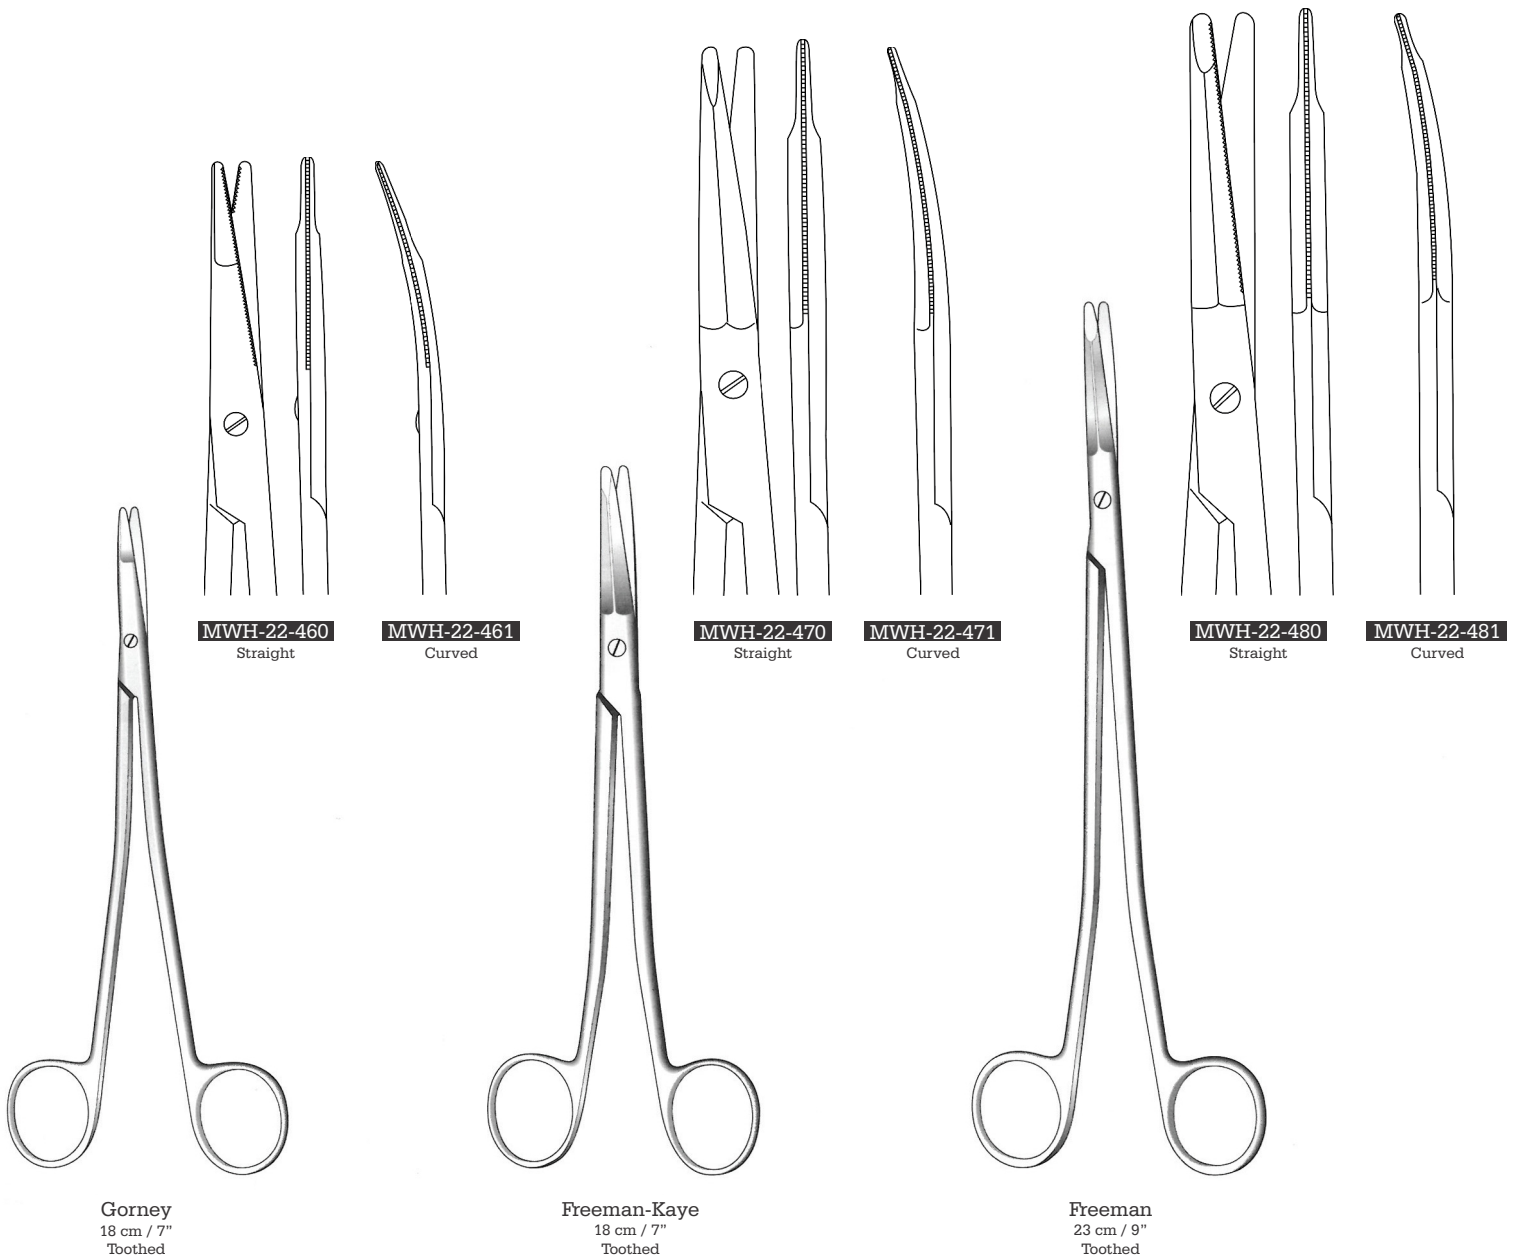

15 cm / 6"

**MWH-22-441**

18 cm / 7"

Straight

**MWH-22-442**

15 cm / 6"

**MWH-22-443**

18 cm / 7"

Curved

**Stella-S**  
18 cm / 7"  
S-shaped  
Toothed

**MWH-22-450**

Straight

**MWH-22-451**

Curved

Gorney  
18 cm / 7"  
Toothed

Freeman-Kaye  
18 cm / 7"  
Toothed

Freeman  
23 cm / 9"  
Toothed