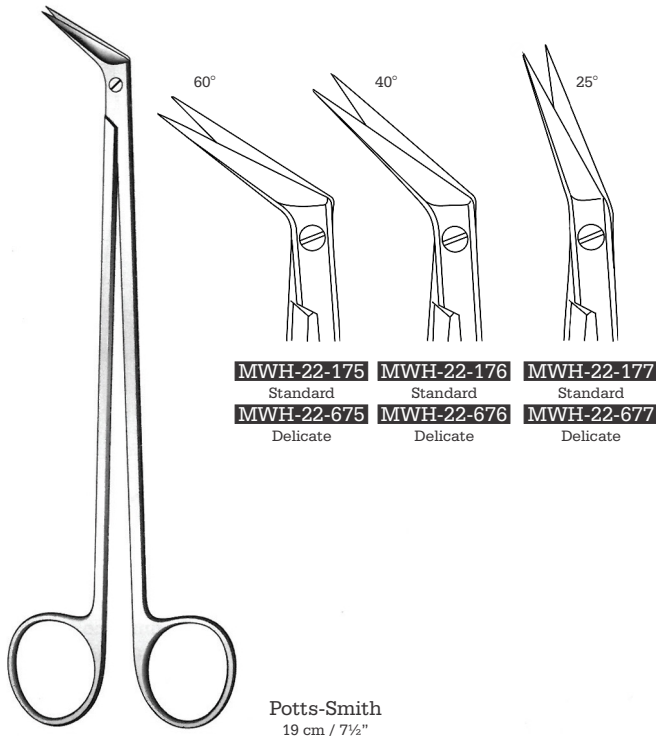

**Lexer-Fino**  
**MWH-22-172**  
 16 cm / 6¼"  
 Slender pattern

**Lexer-Baby**  
 10 cm / 4"

**MWH-22-173**  
 Straight

**MWH-22-174**  
 Curved