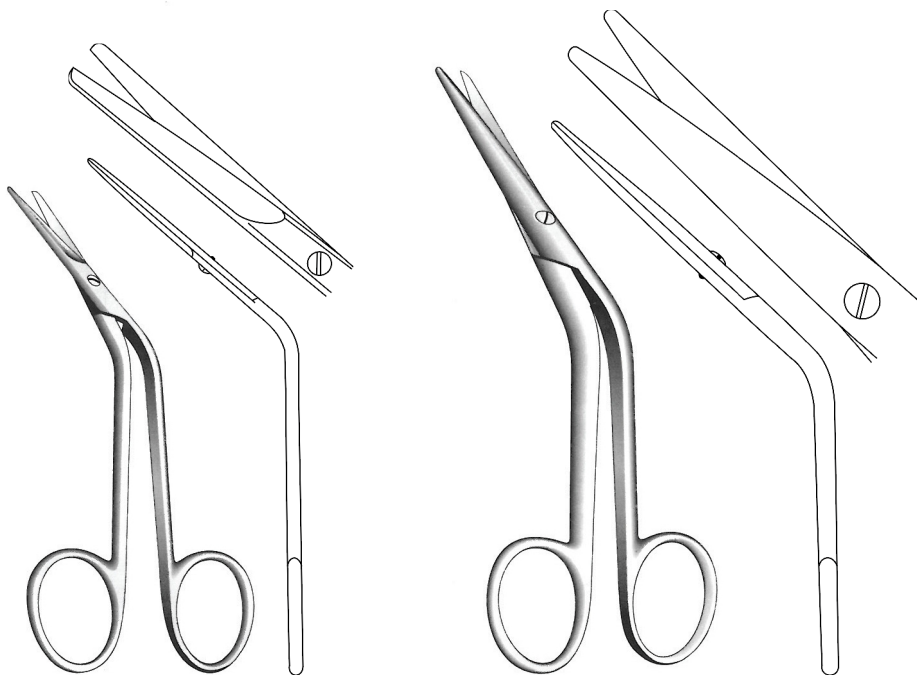

Schmieden-Taylor  
MWH-22-184  
17 cm / 6 3/4"

Strully  
MWH-22-185  
22 cm / 8 1/2"  
Curved

Dean  
17 cm / 6¾"

MWH-22-186  
Plain

MWH-22-187  
Serrated

Boettcher  
MWH-22-188  
18 cm / 7"  
Round tip, curved  
Beveled blades

Heymann  
MWH-22-189  
18 cm / 7"

Fomon  
MWH-22-190  
15 cm / 6"

Cottle  
MWH-22-191  
16 cm / 6½"

Knight  
MWH-22-345 Straight  
MWH-22-346 Curved left, serrated  
MWH-22-347 Curved right, serrated  
18 cm / 7"