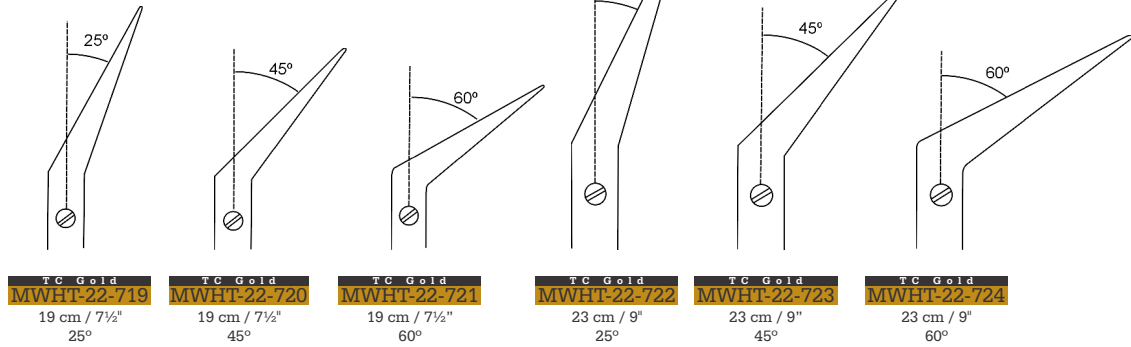

Scissors

Scissors with Tungsten Carbide Inserts
Scheren Mit Hartmetalleistazen
Tijeras Con Filos Carburo De Tungsteno

M.W.Hartmann

Instruments with Tungsten Carbide inserts
TC GOLD