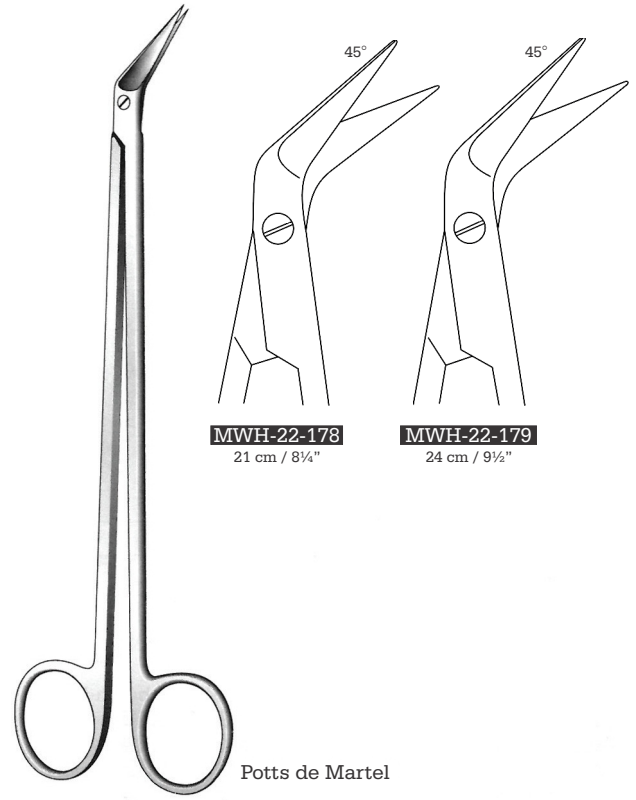

**Lexer-Fino**  
**MWH-22-172**  
 16 cm / 6¼"  
 Slender pattern

**Lexer-Baby**  
 10 cm / 4"

**MWH-22-173**  
 Straight

**MWH-22-174**  
 Curved