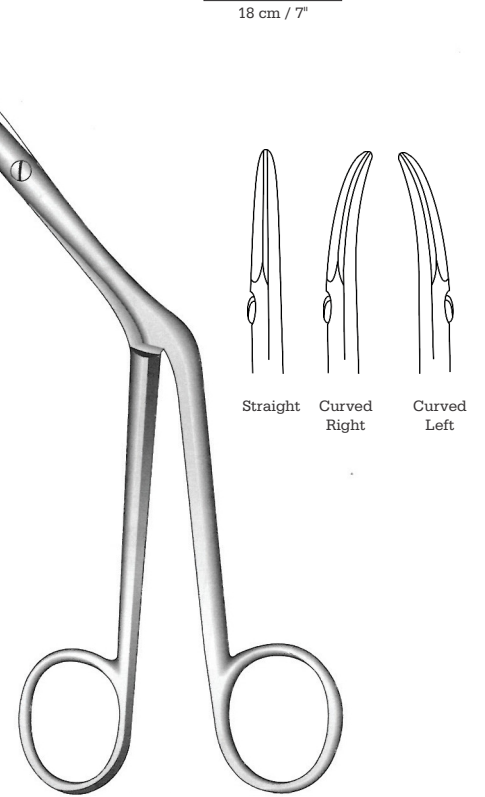

Knight
MWH-22-345 Straight
MWH-22-346 Curved left, serrated
MWH-22-347 Curved right, serrated
18 cm / 7"