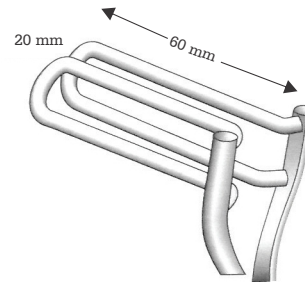

Czerny  
MWH-36-004 Chrome plated  
MWH-36-204 Stainless steel  
22 cm / 8 3/4"

Mathieu  
MWH-36-005 Chrome plated  
MWH-36-205 Stainless steel  
19.5 cm / 7 3/4"  
Working length 90 mm

Cook  
MWH-36-009 Chrome plated  
MWH-36-209 Stainless steel  
20 cm / 8"  
4" deep 1/2" wide

# Rectum

Rectal Specula  
Mastdarm-Spekula  
Especulas rectales

**Sawyer**  
**MWH-36-006** 22 x 37 mm 11"  
**MWH-36-007** 35 x 75 mm 11"  
**MWH-36-008** 22 x 87 mm 11"  
 28 cm / 11"

**Sims**  
**MWH-36-012** Chrome plated  
**MWH-36-212** Stainless steel  
 19 cm / 7½"; 20 x 66 mm  
 For children

**Sims**  
**MWH-36-014** Chrome plated  
**MWH-36-214** Stainless steel  
 23.5 cm / 9¼"; 20 x 83 mm  
 For adults

**MWH-36-013** Chrome plated  
**MWH-36-213** Stainless steel  
 23.5 cm / 9¼"; 20 x 117 mm

**MWH-36-015** Chrome plated  
**MWH-36-215** Stainless steel  
 24.5 cm / 9¾"; 20 x 140 mm

**Hill-Ferguson**  
**MWH-36-010** 22 x 65 mm, Small blades  
 21.5 cm / 8½"  
**MWH-36-011** 30 x 75 mm, Large blades  
 22 cm / 8¾"