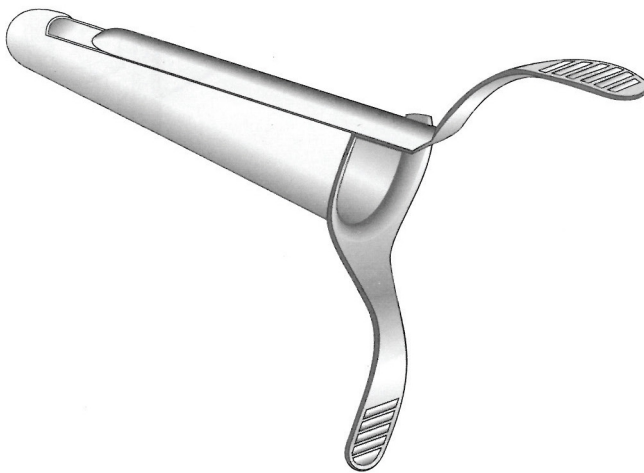

Brinkerhoff
MWH-36-017 Small
MWH-36-018 Medium
MWH-36-019 Large
Chrome plated