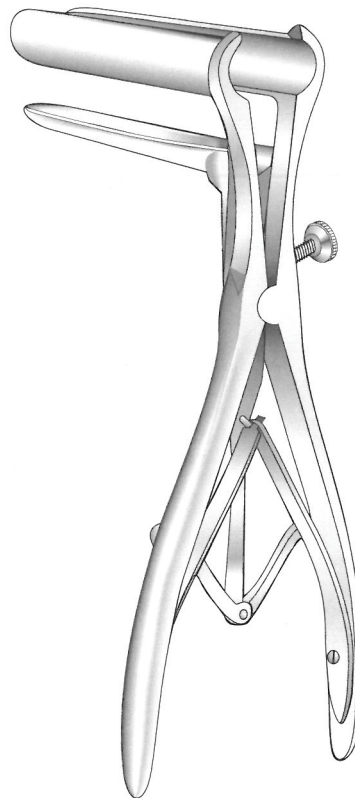

Rectum

*M.W.Hartmann*

*M.W.Hartmann*

Rectum

**36**

**36**

Sims  
MWH-36-002 Chrome plated  
MWH-36-202 Stainless steel  
15 cm / 6"

Sims  
MWH-36-003 Chrome plated  
MWH-36-203 Stainless steel  
15 cm / 6"

Czerny  
MWH-36-004 Chrome plated  
MWH-36-204 Stainless steel  
22 cm / 8 3/4"

Mathieu  
MWH-36-005 Chrome plated  
MWH-36-205 Stainless steel  
19.5 cm / 7 3/4"  
Working length 90 mm

Cook  
MWH-36-009 Chrome plated  
MWH-36-209 Stainless steel  
20 cm / 8"  
4" deep 1/2" wide

**Sims**  
**MWH-36-014** Chrome plated  
**MWH-36-214** Stainless steel  
 23.5 cm / 9¼"; 20 x 83 mm  
 For adults

**MWH-36-013** Chrome plated  
**MWH-36-213** Stainless steel  
 23.5 cm / 9¼"; 20 x 117 mm

**MWH-36-054**

37.5 cm / 15"

**MWH-23-091**

45 cm / 17 3/4"

**MWH-36-270**

22 cm / 8 3/4"  
3.0 mm Ø

**MWH-36-275**

28.5 cm / 11 1/4"  
3.0 mm Ø