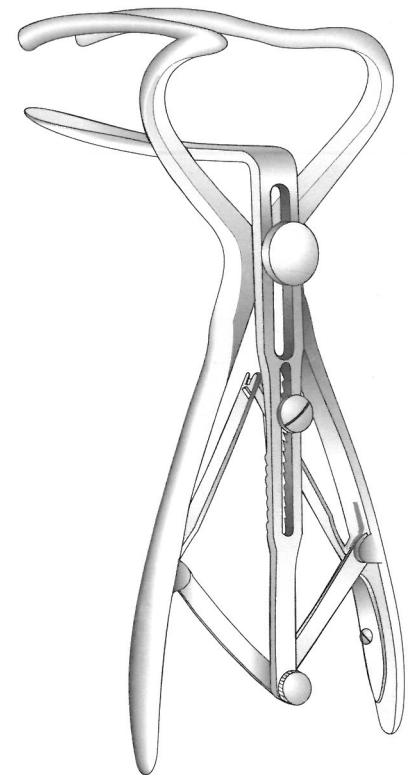

Rectum

*M.W.Hartmann*

*M.W.Hartmann*

Rectum

**36**

**36**

Sims  
MWH-36-002 Chrome plated  
MWH-36-202 Stainless steel  
15 cm / 6"

Sims  
MWH-36-003 Chrome plated  
MWH-36-203 Stainless steel  
15 cm / 6"

Czerny  
MWH-36-004 Chrome plated  
MWH-36-204 Stainless steel  
22 cm / 8 3/4"

Mathieu  
MWH-36-005 Chrome plated  
MWH-36-205 Stainless steel  
19.5 cm / 7 3/4"  
Working length 90 mm

Cook  
MWH-36-009 Chrome plated  
MWH-36-209 Stainless steel  
20 cm / 8"  
4" deep 1/2" wide

**Sims**  
**MWH-36-014** Chrome plated  
**MWH-36-214** Stainless steel  
 23.5 cm / 9¼"; 20 x 83 mm  
 For adults

**MWH-36-013** Chrome plated  
**MWH-36-213** Stainless steel  
 23.5 cm / 9¼"; 20 x 117 mm

**MWH-36-054**

37.5 cm / 15"

**MWH-23-091**

45 cm / 17 3/4"

**MWH-36-270**

22 cm / 8 3/4"  
3.0 mm Ø

**MWH-36-275**

28.5 cm / 11 1/4"  
3.0 mm Ø