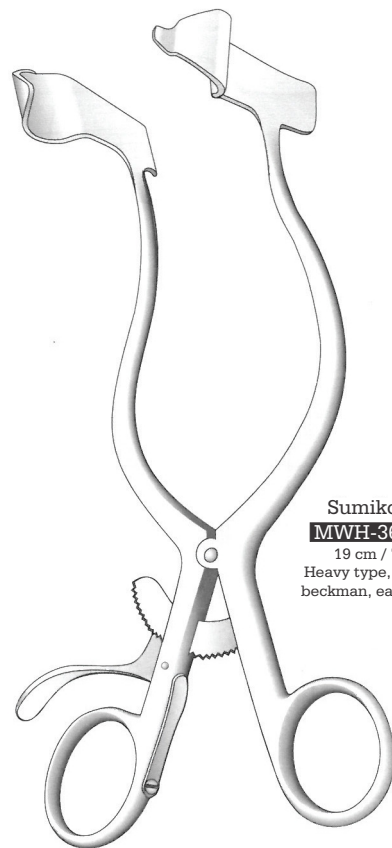

Sumikoshi
MWH-36-225
19 cm / 7½"
Heavy type, ratched
beckman, eaton type