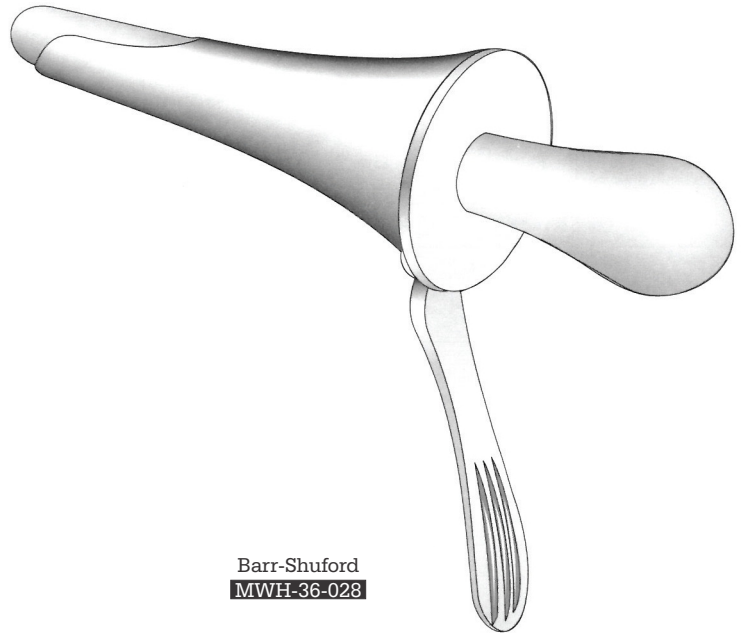

Barr-Shuford
MWH-36-028