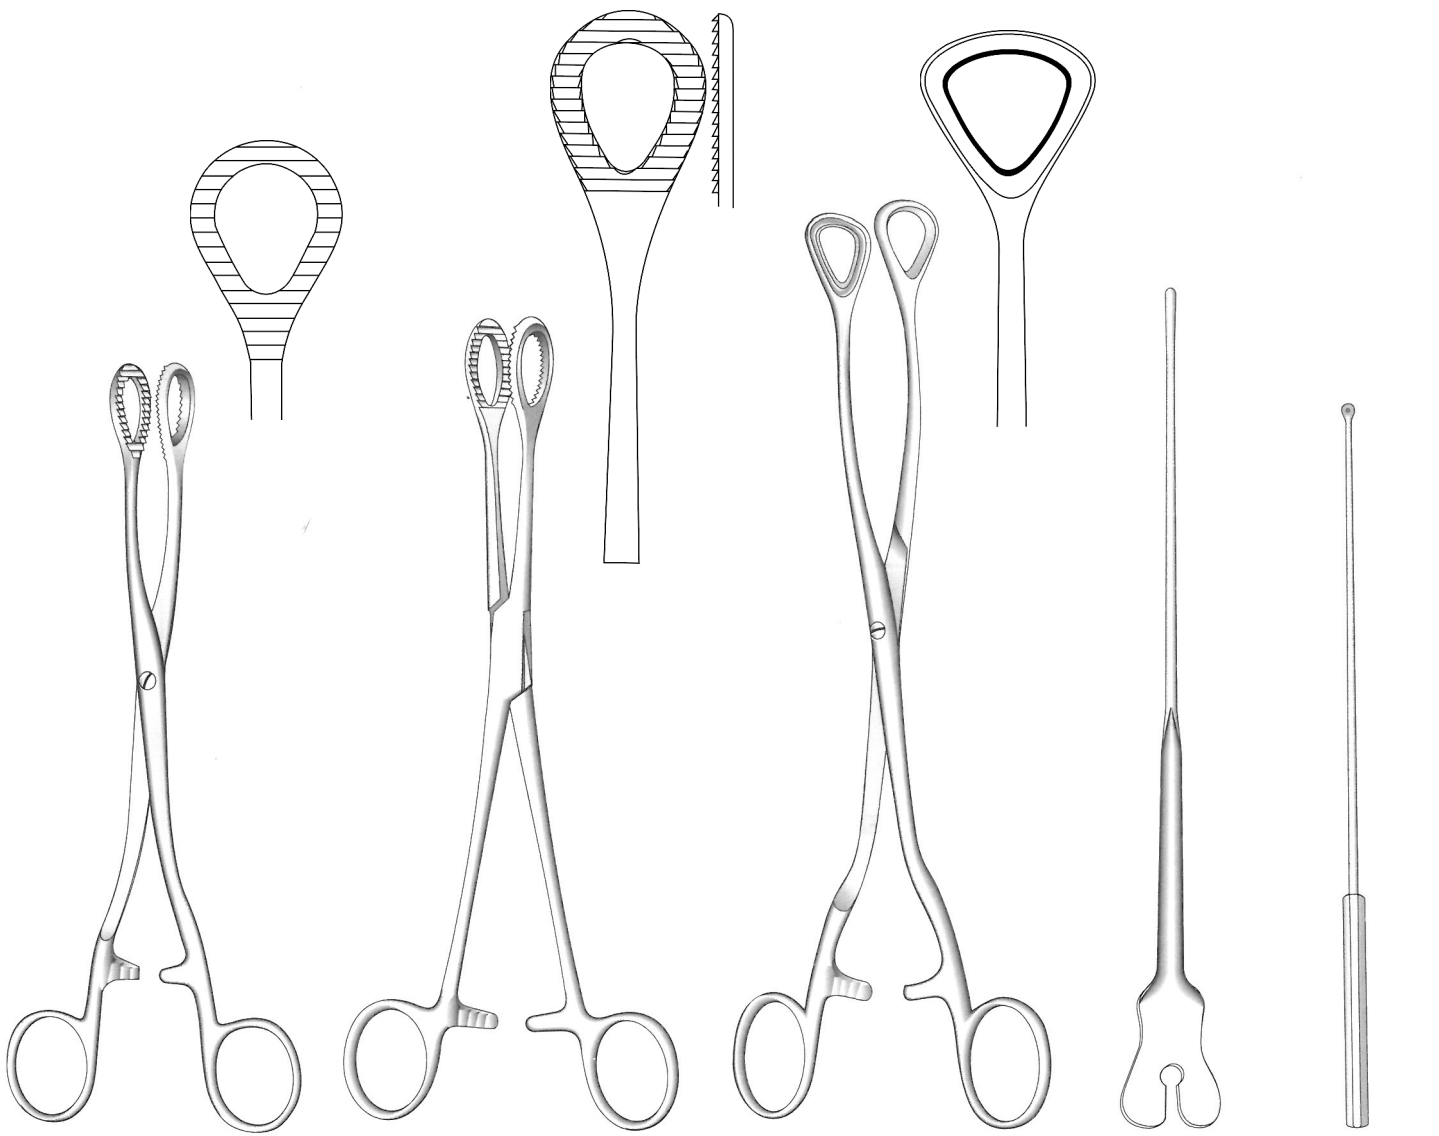

Mc-Givney  
17.5 cm / 7"  
**MWH-36-056**  
With stainless steel cone  
**MWH-36-356**  
With teflon cone

**MWH-36-360**  
With stainless steel cone  
**MWH-36-365**  
With teflon cone

# Rectum

Rectal Forcep, Grooved Directors  
Mastdarmzangen, Hohlsonden  
Pinzas clamps rectal, Sondas acanaladas

*M.W.Hartmann*

Heywood-Smith  
**MWH-36-085**  
20 cm / 8"

Heywood-Smith  
**MWH-36-086**  
21 cm / 8 1/4"