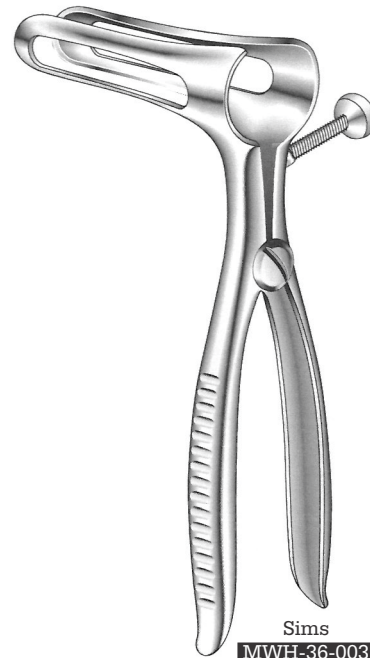

Rectum

*M.W.Hartmann*

*M.W.Hartmann*

Rectum

**36**

**36**

Sims  
MWH-36-002 Chrome plated  
MWH-36-202 Stainless steel  
15 cm / 6"

Sims  
MWH-36-003 Chrome plated  
MWH-36-203 Stainless steel  
15 cm / 6"

Czerny  
MWH-36-004 Chrome plated  
MWH-36-204 Stainless steel  
22 cm / 8 3/4"

Mathieu  
MWH-36-005 Chrome plated  
MWH-36-205 Stainless steel  
19.5 cm / 7 3/4"  
Working length 90 mm

Cook  
MWH-36-009 Chrome plated  
MWH-36-209 Stainless steel  
20 cm / 8"  
4" deep 1/2" wide

# Rectum

Rectal Specula  
Mastdarm-Spekula  
Especulas rectales

**Sawyer**  
**MWH-36-006** 22 x 37 mm 11"  
**MWH-36-007** 35 x 75 mm 11"  
**MWH-36-008** 22 x 87 mm 11"  
 28 cm / 11"

**Sims**  
**MWH-36-012** Chrome plated  
**MWH-36-212** Stainless steel  
 19 cm / 7½"; 20 x 66 mm  
 For children

**Sims**  
**MWH-36-014** Chrome plated  
**MWH-36-214** Stainless steel  
 23.5 cm / 9¼"; 20 x 83 mm  
 For adults

**MWH-36-013** Chrome plated  
**MWH-36-213** Stainless steel  
 23.5 cm / 9¼"; 20 x 117 mm