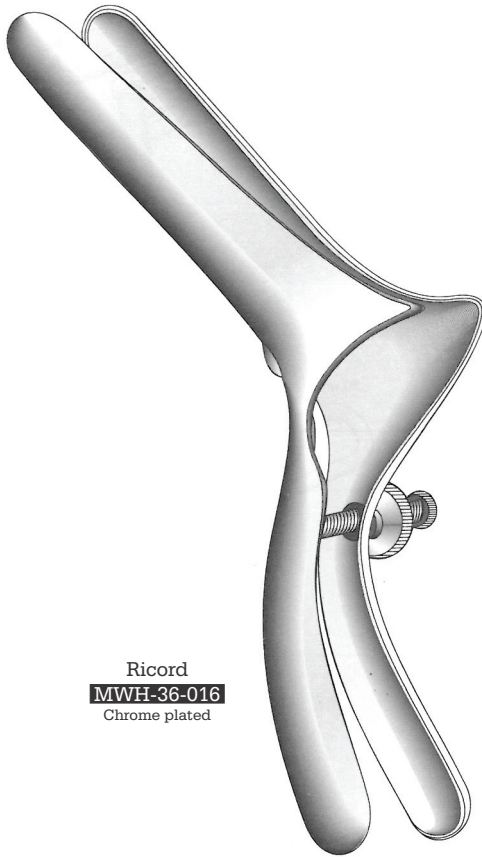

# Rectum

Rectal Specula  
Mastdarm-Spekula  
Especulas rectales

**Sawyer**  
**MWH-36-006** 22 x 37 mm 11"  
**MWH-36-007** 35 x 75 mm 11"  
**MWH-36-008** 22 x 87 mm 11"  
 28 cm / 11"

**Sims**  
**MWH-36-012** Chrome plated  
**MWH-36-212** Stainless steel  
 19 cm / 7½"; 20 x 66 mm  
 For children

**Sims**  
**MWH-36-014** Chrome plated  
**MWH-36-214** Stainless steel  
 23.5 cm / 9¼"; 20 x 83 mm  
 For adults

**MWH-36-013** Chrome plated  
**MWH-36-213** Stainless steel  
 23.5 cm / 9¼"; 20 x 117 mm

**MWH-36-015** Chrome plated  
**MWH-36-215** Stainless steel  
 24.5 cm / 9¾"; 20 x 140 mm

**Hill-Ferguson**  
**MWH-36-010** 22 x 65 mm, Small blades  
 21.5 cm / 8½"  
**MWH-36-011** 30 x 75 mm, Large blades  
 22 cm / 8¾"

Ricord  
**MWH-36-016**  
Chrome plated

Brinkerhoff  
**MWH-36-017** Small  
**MWH-36-018** Medium  
**MWH-36-019** Large  
Chrome plated

Pratt  
**MWH-36-020** Chrome plated  
**MWH-36-218** Stainless steel  
20.5 cm / 8"