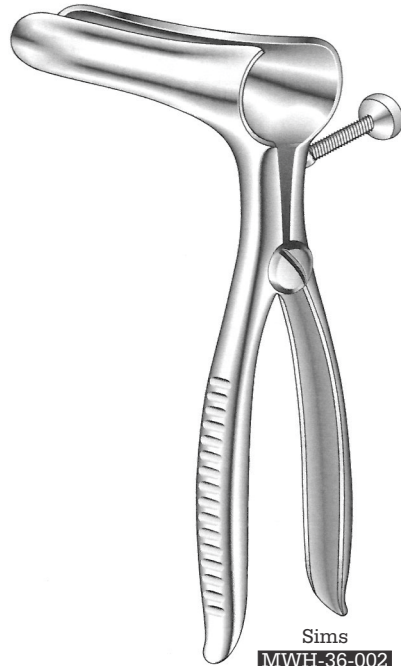

Rectum

*M.W.Hartmann*

*M.W.Hartmann*

Rectum

**36**

**36**

Sims  
MWH-36-002 Chrome plated  
MWH-36-202 Stainless steel  
15 cm / 6"

Sims  
MWH-36-003 Chrome plated  
MWH-36-203 Stainless steel  
15 cm / 6"

Czerny  
MWH-36-004 Chrome plated  
MWH-36-204 Stainless steel  
22 cm / 8 3/4"

Mathieu  
MWH-36-005 Chrome plated  
MWH-36-205 Stainless steel  
19.5 cm / 7 3/4"  
Working length 90 mm

Cook  
MWH-36-009 Chrome plated  
MWH-36-209 Stainless steel  
20 cm / 8"  
4" deep 1/2" wide

**Sims**  
**MWH-36-014** Chrome plated  
**MWH-36-214** Stainless steel  
 23.5 cm / 9¼"; 20 x 83 mm  
 For adults

**MWH-36-013** Chrome plated  
**MWH-36-213** Stainless steel  
 23.5 cm / 9¼"; 20 x 117 mm