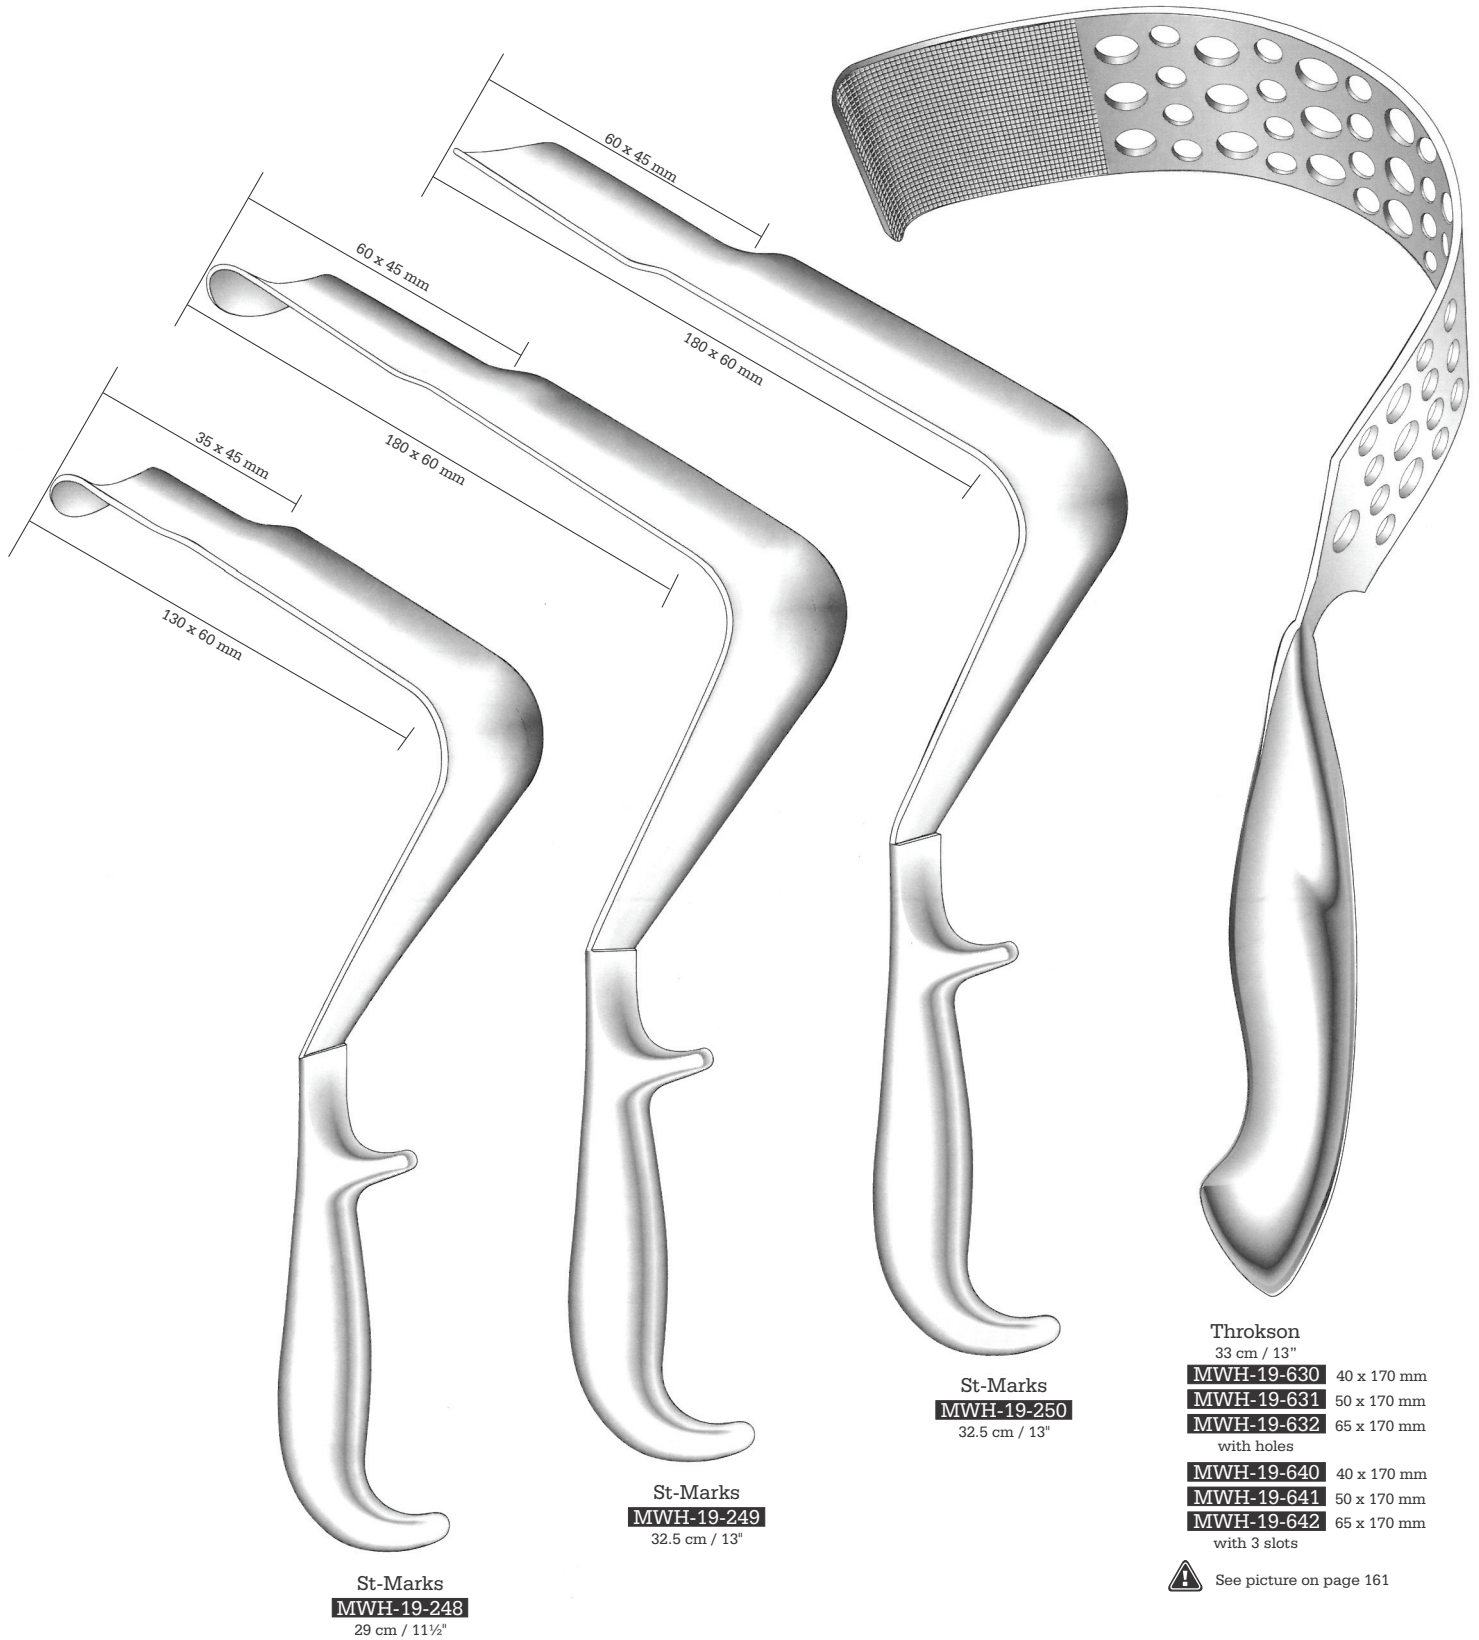

St-Marks
MWH-19-248
29 cm / 11½"

St-Marks
MWH-19-249
32.5 cm / 13"

St-Marks
MWH-19-250
32.5 cm / 13"

Throkson
33 cm / 13"
MWH-19-630 40 x 170 mm
MWH-19-631 50 x 170 mm
MWH-19-632 65 x 170 mm
with holes
MWH-19-640 40 x 170 mm
MWH-19-641 50 x 170 mm
MWH-19-642 65 x 170 mm
with 3 slots

⚠ See picture on page 161