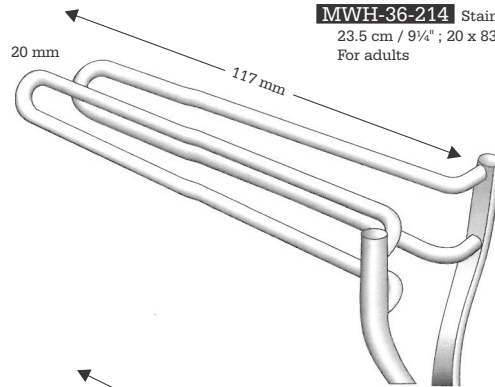

Czerny  
MWH-36-004 Chrome plated  
MWH-36-204 Stainless steel  
22 cm / 8 3/4"

Mathieu  
MWH-36-005 Chrome plated  
MWH-36-205 Stainless steel  
19.5 cm / 7 3/4"  
Working length 90 mm

Cook  
MWH-36-009 Chrome plated  
MWH-36-209 Stainless steel  
20 cm / 8"  
4" deep 1/2" wide

# Rectum

Rectal Specula  
Mastdarm-Spekula  
Especulas rectales

**Sawyer**  
**MWH-36-006** 22 x 37 mm 11"  
**MWH-36-007** 35 x 75 mm 11"  
**MWH-36-008** 22 x 87 mm 11"  
 28 cm / 11"

**Sims**  
**MWH-36-012** Chrome plated  
**MWH-36-212** Stainless steel  
 19 cm / 7½"; 20 x 66 mm  
 For children

**Sims**  
**MWH-36-014** Chrome plated  
**MWH-36-214** Stainless steel  
 23.5 cm / 9¼"; 20 x 83 mm  
 For adults

**MWH-36-013** Chrome plated  
**MWH-36-213** Stainless steel  
 23.5 cm / 9¼"; 20 x 117 mm

**MWH-36-015** Chrome plated  
**MWH-36-215** Stainless steel  
 24.5 cm / 9¾"; 20 x 140 mm

**Hill-Ferguson**  
**MWH-36-010** 22 x 65 mm, Small blades  
 21.5 cm / 8½"  
**MWH-36-011** 30 x 75 mm, Large blades  
 22 cm / 8¾"