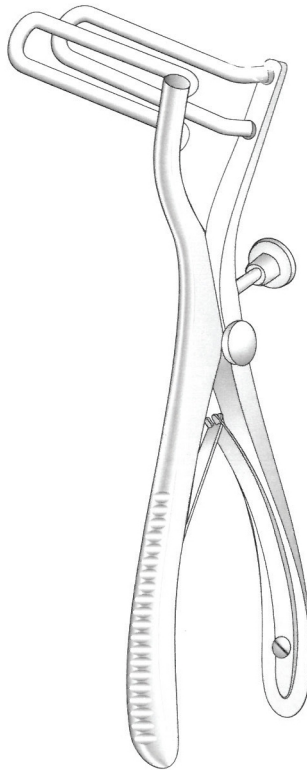

Czerny  
MWH-36-004 Chrome plated  
MWH-36-204 Stainless steel  
22 cm / 8 3/4"

Mathieu  
MWH-36-005 Chrome plated  
MWH-36-205 Stainless steel  
19.5 cm / 7 3/4"  
Working length 90 mm

Cook  
MWH-36-009 Chrome plated  
MWH-36-209 Stainless steel  
20 cm / 8"  
4" deep 1/2" wide

# Rectum

Rectal Specula  
Mastdarm-Spekula  
Especulas rectales

**Sawyer**  
**MWH-36-006** 22 x 37 mm 11"  
**MWH-36-007** 35 x 75 mm 11"  
**MWH-36-008** 22 x 87 mm 11"  
 28 cm / 11"

**Sims**  
**MWH-36-012** Chrome plated  
**MWH-36-212** Stainless steel  
 19 cm / 7½"; 20 x 66 mm  
 For children

**Sims**  
**MWH-36-014** Chrome plated  
**MWH-36-214** Stainless steel  
 23.5 cm / 9¼"; 20 x 83 mm  
 For adults

**MWH-36-013** Chrome plated  
**MWH-36-213** Stainless steel  
 23.5 cm / 9¼"; 20 x 117 mm

**MWH-36-015** Chrome plated  
**MWH-36-215** Stainless steel  
 24.5 cm / 9¾"; 20 x 140 mm

**Hill-Ferguson**  
**MWH-36-010** 22 x 65 mm, Small blades  
 21.5 cm / 8½"  
**MWH-36-011** 30 x 75 mm, Large blades  
 22 cm / 8¾"