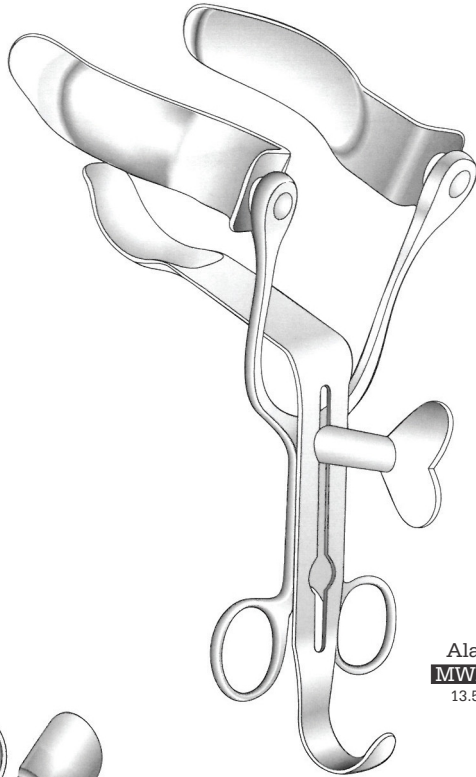

Rectum

Rectal Speculum & Retractors
Analspriezer und Wundhaken
Especulos Rectales Y Separadores

M.W.Hartmann

Alan Parks
MWH-36-021
13.5 cm / 5½"