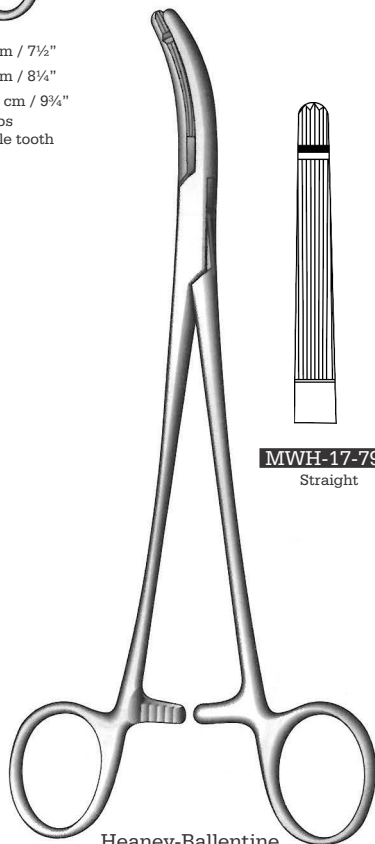

Hysterectomy & Vaginal Clamps Forceps
 hysterektomieklennen, Vaginalklennen
 Pinzas-clamps para hysterectomia Y vaginales

M.W.Hartmann

Wertheim
MWH-17-297
 24 cm / 9½"
 Extra strong

Wertheim
MWH-17-298
 25 cm / 10"

Wertheim Cullen
MWH-17-299
 21.5 cm / 8½"

Moynihan

MWH-17-300
 23 cm / 9"

MWH-17-301
 24 cm / 9½"

Maingot

MWH-17-302
 20.5 cm / 8"

MWH-17-303
 25 cm / 10"

Heaney

MWH-17-780 19 cm / 7½"
MWH-17-781 21 cm / 8¼"
MWH-17-782 24.5 cm / 9¾"
 Hysterectomy forceps
 Heavy pattern, single tooth
 Curved

Heaney

MWH-17-785 19 cm / 7½"
MWH-17-786 21 cm / 8¼"
 Heavy pattern
MWH-17-787 24.5 cm / 9¾"
 Extra heavy pattern
 Hysterectomy forceps
 double tooth, curved