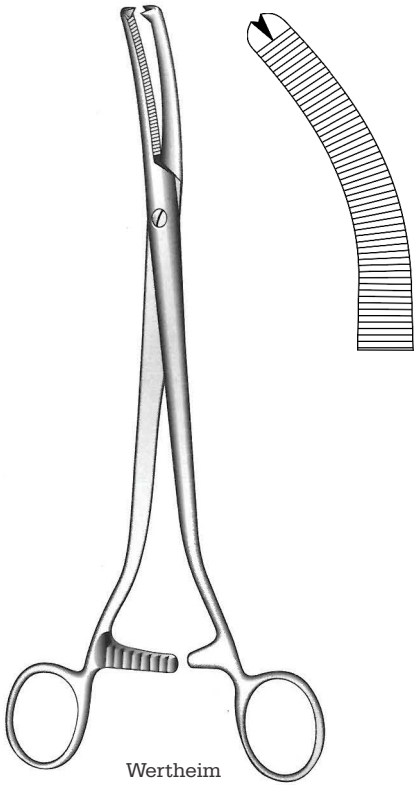

MWH-17-292

Werheim
 1:2 Teeth

MWH-17-293
 22 cm / 8¾"
 Slightly curved

MWH-17-294
 23 cm / 9"
 More curved

Werheim
 1:2 Teeth

MWH-17-295
 22 cm / 8¾"
 Slightly curved

MWH-17-296
 23 cm / 9"
 More curved

Artery Forceps

Hysterectomy & Vaginal Clamps Forceps
 hysterektomieklennen, Vaginalklennen
 Pinzas-clamps para hysterectomia Y vaginales

M.W.Hartmann

Wertheim
MWH-17-297
 24 cm / 9½"
 Extra strong

Wertheim
MWH-17-298
 25 cm / 10"