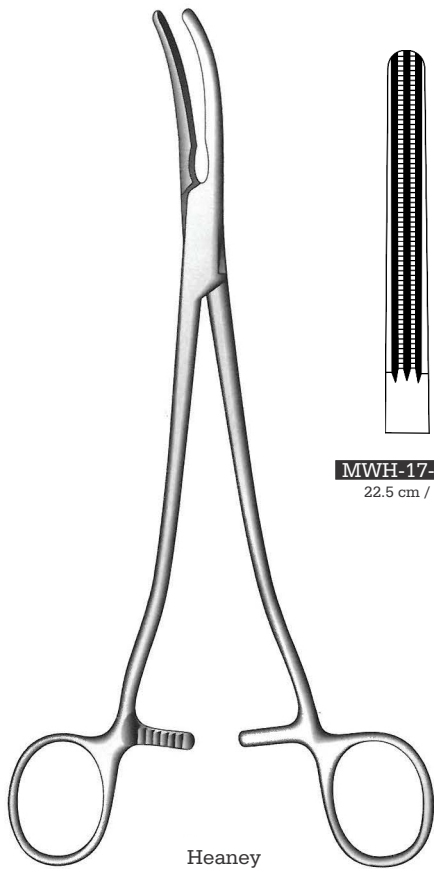

Artery Forceps

Hysterectomy & Vaginal Clamp Forceps
Hysterektomieklemmen, Vaginalklemmen
Pinzas-clamps para histerectomia y vaginales

M.W.Hartmann

ATRAUMA