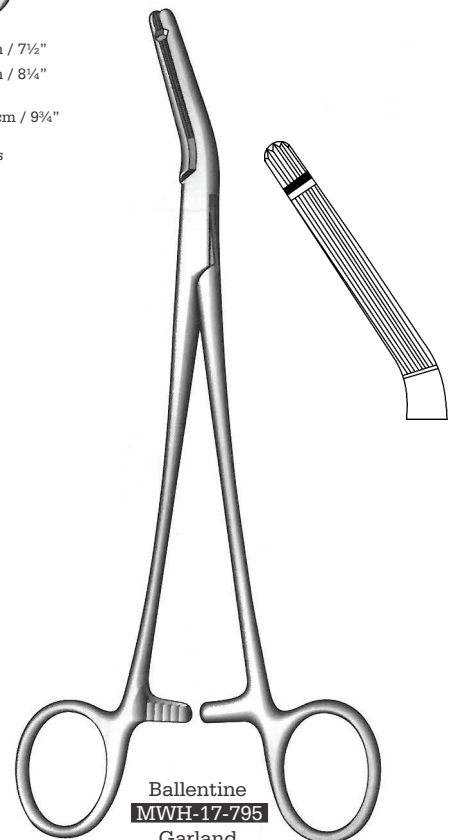

MWH-17-780 19 cm / 7½"
MWH-17-781 21 cm / 8¼"
MWH-17-782 24.5 cm / 9¾"
 Hysterectomy forceps
 Heavy pattern, single tooth
 Curved

Heaney

MWH-17-785 19 cm / 7½"
MWH-17-786 21 cm / 8¼"
 Heavy pattern
MWH-17-787 24.5 cm / 9¾"
 Extra heavy pattern
 Hysterectomy forceps
 double tooth, curved

Heaney-Ballentine

21 cm / 8¼"
 Longitudinal serrations, single tooth

MWH-17-790
 Straight

MWH-17-791
 Curved

Ballentine

MWH-17-795

Garland

MWH-17-796

21 cm / 8¼"
 Longitudinal serrations,
 single tooth, angled on flat

Artery Forceps

Hysterectomy & Vaginal Clamp Forceps
Hysterektomieklemmen, Vaginalklemmen
Pinzas-clamps para histerectomia y vaginales

M.W.Hartmann