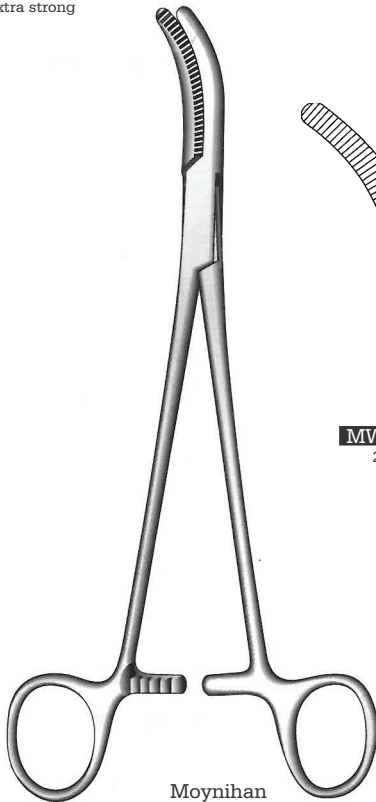

Artery Forceps

Hysterectomy & Vaginal Clamps Forceps
hysterektomieklennen, Vaginalklennen
Pinzas-clamps para hysterectomia Y vaginales

M.W.Hartmann

Moynihan