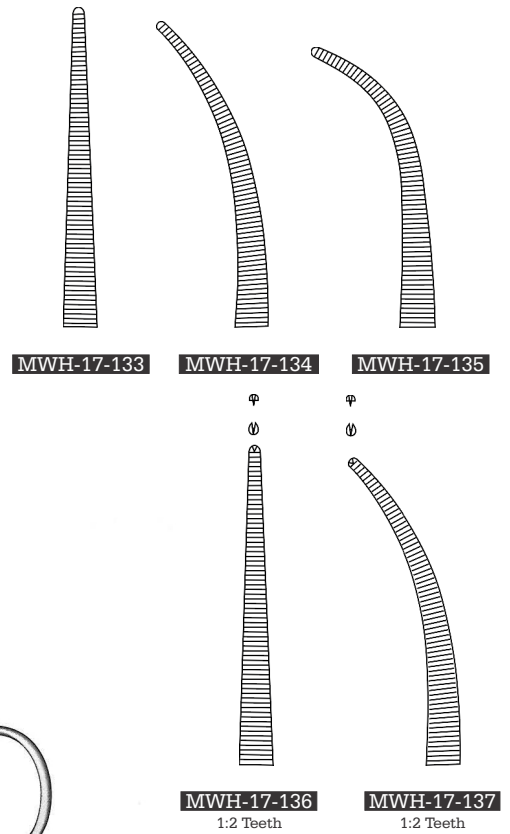

MWH-17-133	MWH-17-134	MWH-17-135
MWH-17-136	MWH-17-137	
1:2 Teeth		1:2 Teeth