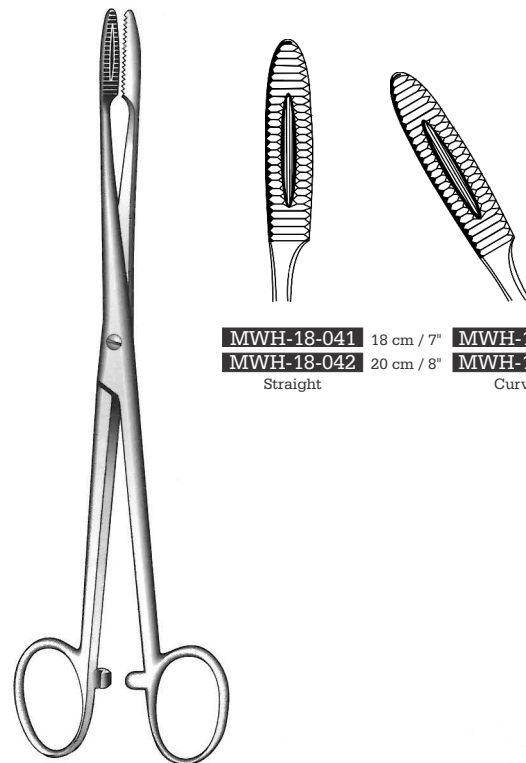

Tubing Clamps
Schlauchlemmen
Pinzas para tubos

M.W.Hartmann

Surgeon
MWH-18-022
14.5 cm / 5 3/4"
With extra long ratchet

MWH-18-023 14.5 cm / 5 3/4"
MWH-18-024 16 cm / 6 1/4"
MWH-18-025 18 cm / 7"

MWH-18-100
With stainless steel rollers
MWH-18-110
With teflon rollers
16 cm / 6 1/4"

Standard
MWH-18-150 14 cm / 5 1/2"
MWH-18-026 15 cm / 6"
MWH-18-027 18 cm / 7"
MWH-18-028 20 cm / 8"

MWH-18-160 14 cm / 5 1/2", with guard
MWH-18-029 15 cm / 6"
MWH-18-030 18 cm / 7"
MWH-18-031 20 cm / 8"

Gunnar
MWH-18-120
With stainless steel rollers
MWH-18-121
With teflon rollers
18.5 cm / 7 1/4"

Bryant
MWH-18-032 Box joint
MWH-18-540 Screw joint
 13 cm / 5¼"

Lister
MWH-18-033 13 cm / 5"
MWH-18-034 15.5 cm / 6"
MWH-18-035 17 cm / 6¾"
MWH-18-036 18 cm / 7"
 Sinus forceps

MWH-18-037 18 cm / 7" **MWH-18-039**
MWH-18-038 20 cm / 8" **MWH-18-040**
 Straight Curved

Gross-Maier

MWH-18-041 18 cm / 7" **MWH-18-043**
MWH-18-042 20 cm / 8" **MWH-18-044**
 Straight Curved

Gross-Maier