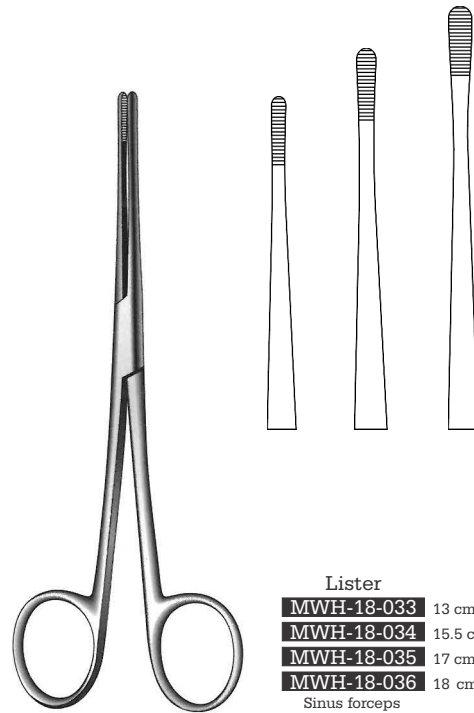

Tubing Clamps
Schlauchlemmen
Pinzas para tubos

M.W.Hartmann

Surgeon
MWH-18-022
14.5 cm / 5 3/4"
With extra long ratchet

MWH-18-023 14.5 cm / 5 3/4"
MWH-18-024 16 cm / 6 1/4"
MWH-18-025 18 cm / 7"

MWH-18-100
With stainless steel rollers
MWH-18-110
With teflon rollers
16 cm / 6 1/4"

Standard
MWH-18-150 14 cm / 5 1/2"
MWH-18-026 15 cm / 6"
MWH-18-027 18 cm / 7"
MWH-18-028 20 cm / 8"

MWH-18-160 14 cm / 5 1/2", with guard
MWH-18-029 15 cm / 6"
MWH-18-030 18 cm / 7"
MWH-18-031 20 cm / 8"

Gunnar
MWH-18-120
With stainless steel rollers
MWH-18-121
With teflon rollers
18.5 cm / 7 1/4"

Bryant
MWH-18-032 Box joint
MWH-18-540 Screw joint
 13 cm / 5¼"

Lister
MWH-18-033 13 cm / 5"
MWH-18-034 15.5 cm / 6"
MWH-18-035 17 cm / 6¾"
MWH-18-036 18 cm / 7"
 Sinus forceps

MWH-18-037 18 cm / 7" **MWH-18-039**
MWH-18-038 20 cm / 8" **MWH-18-040**
 Straight Curved

Gross-Maier

MWH-18-041 18 cm / 7" **MWH-18-043**
MWH-18-042 20 cm / 8" **MWH-18-044**
 Straight Curved

Gross-Maier