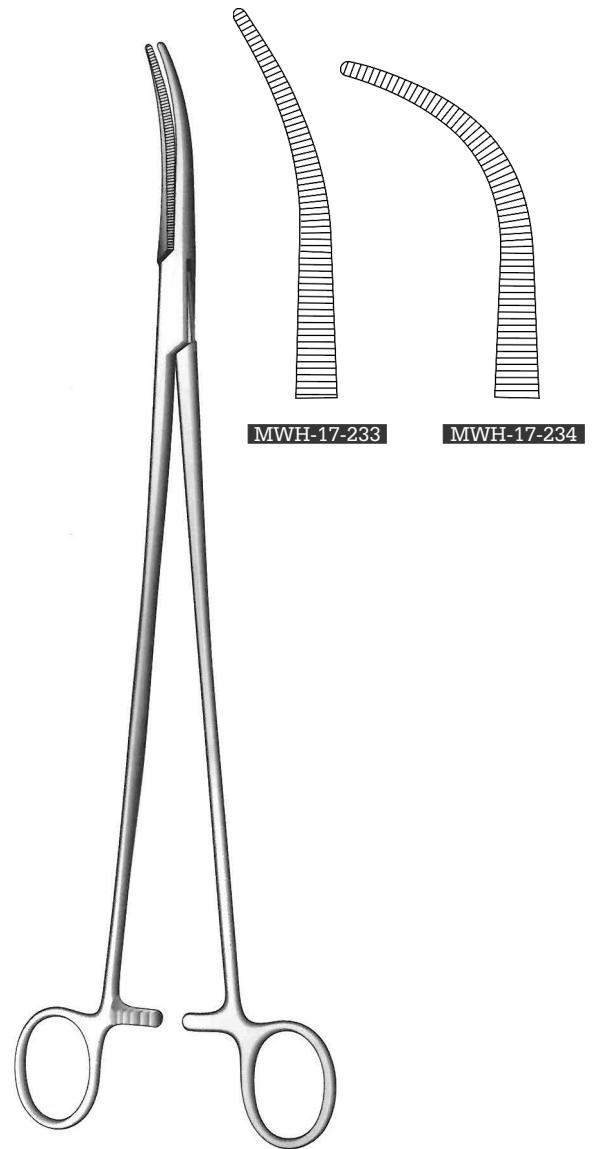

Zenker
29.5 cm / 11½"