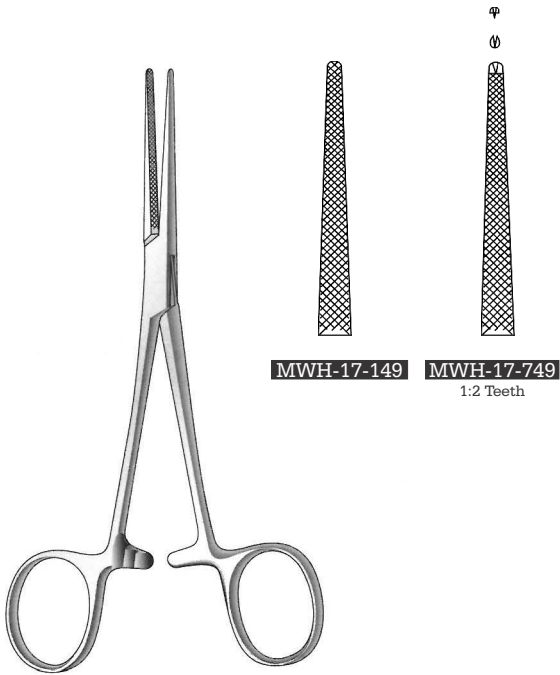

Straight

Curved

Artery Forceps

Artery Forceps
Arterienklemmen
Pinzas Hemostaticas

M.W.Hartmann

Pean-Nippon

MWH-17-380	14.5 cm / 5 3/4"	MWH-17-385
MWH-17-381	16.5 cm / 6 1/2"	MWH-17-386
MWH-17-382	18.5 cm / 7 1/4"	MWH-17-387

Kocher-Nippon
1:2 Teeth

MWH-17-390	14.5 cm / 5 3/4"	MWH-17-395
MWH-17-391	16.5 cm / 6 1/2"	MWH-17-396
MWH-17-392	18.5 cm / 7 1/4"	MWH-17-397

Dixon-Lovelace
16 cm / 6 1/4"

MWH-17-149	MWH-17-749
1:2 Teeth	