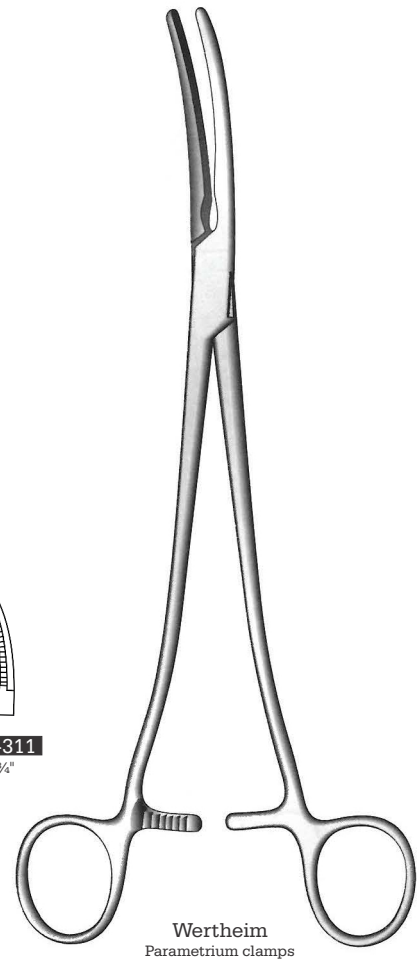

Artery Forceps

Hysterectomy & Vaginal Clamp Forceps
Hysterektomieklemmen, Vaginalklemmen
Pinzas-clamps para histerectomia y vaginales

M.W.Hartmann

ATRAUMA