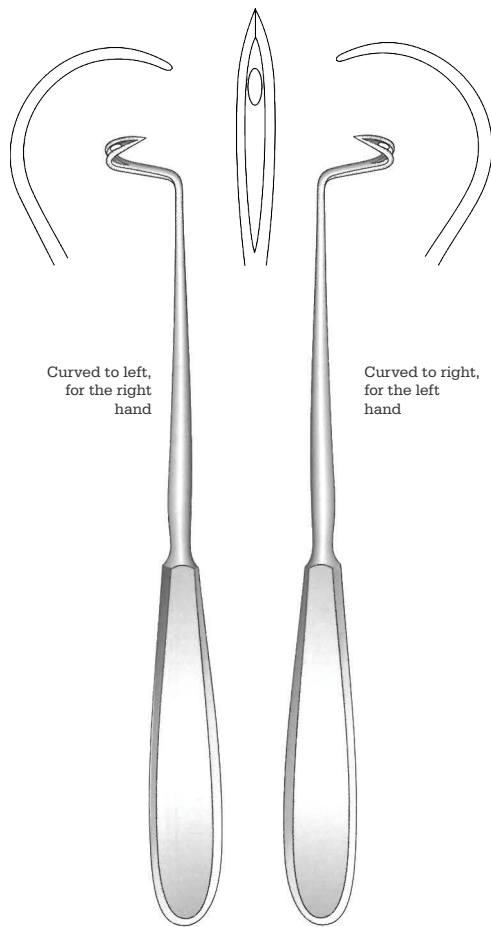

24 cm / 9½"

**Deschamps**  
**MWH-24-1021** Curved to left  
**MWH-24-1022** Curved to right  
 20 cm / 8"  
 Sharp

**Deschamps**  
**MWH-24-1019** Curved to left  
**MWH-24-1020** Curved to right  
 20 cm / 8"  
 Blunt

**Deschamps**  
**MWH-24-1023** Curved to left  
**MWH-24-1024** Curved to right  
 21 cm / 8¼"  
 Blunt

Curved to left,  
for the right  
hand

Curved to right,  
for the left  
hand

**Deschamps**

**MWH-24-1025** Curved to left

**MWH-24-1026** Curved to right

21 cm / 8¼"

Sharp

Curved to left,  
for the right  
hand

Curved to right,  
for the left  
hand

**Deschamps**

**MWH-24-1027** Curved to left

**MWH-24-1028** Curved to right