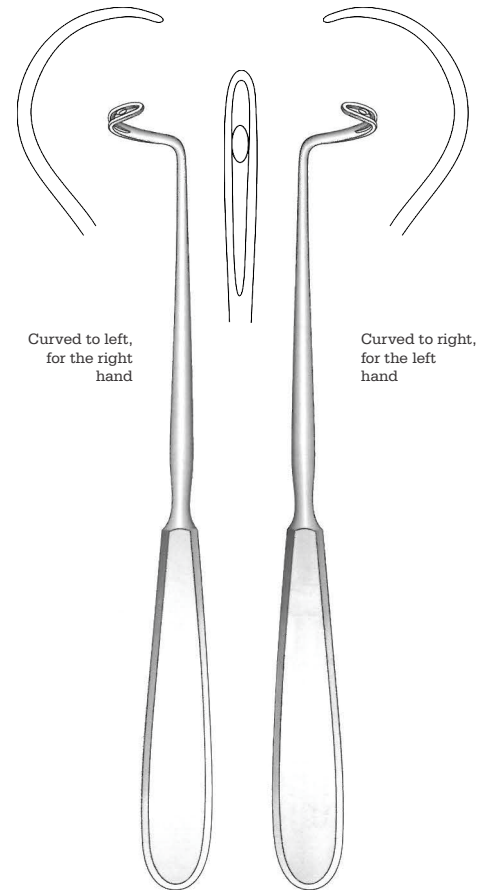

Fig. 2

**MWH-24-1015**

Fig. 3

**Young-Hryntschank**

**MWH-24-1130**

24 cm / 9½"

Complete with 3 needle Fig. 1 - Fig. 3

**Young-Millin**

**MWH-24-1016**

20 cm / 8"

Complete with 3 needle Fig. 1 - Fig. 3

**Schmieden-Dick**

**MWH-24-1017**

30 cm / 12"

**Schmieden**

**MWH-24-1018**

24 cm / 9½"

**Deschamps**  
**MWH-24-1021** Curved to left  
**MWH-24-1022** Curved to right  
 20 cm / 8"  
 Sharp

**Deschamps**  
**MWH-24-1019** Curved to left  
**MWH-24-1020** Curved to right  
 20 cm / 8"  
 Blunt

**Deschamps**  
**MWH-24-1023** Curved to left  
**MWH-24-1024** Curved to right  
 21 cm / 8¼"  
 Blunt

Curved to left,  
for the right  
hand

Curved to right,  
for the left  
hand

**Deschamps**

**MWH-24-1025** Curved to left