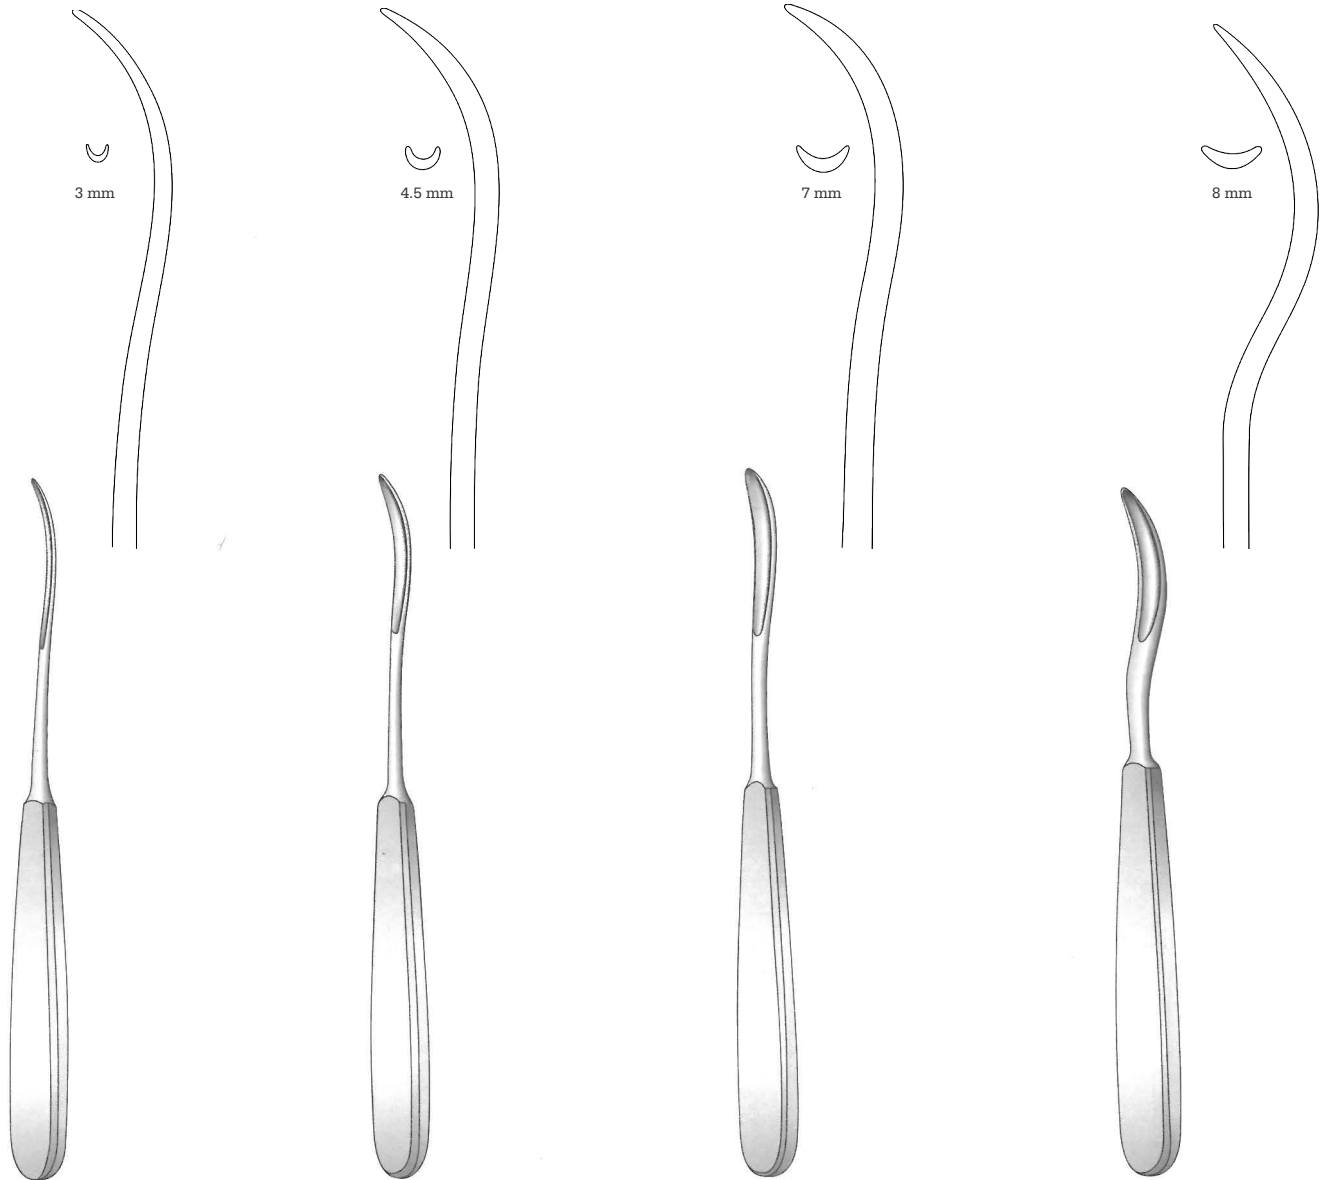

Sutures Needles

Guiding Probes
Führungsonden
Sondas para guía

M.W.Hartmann

3 mm

4.5 mm

7 mm

8 mm