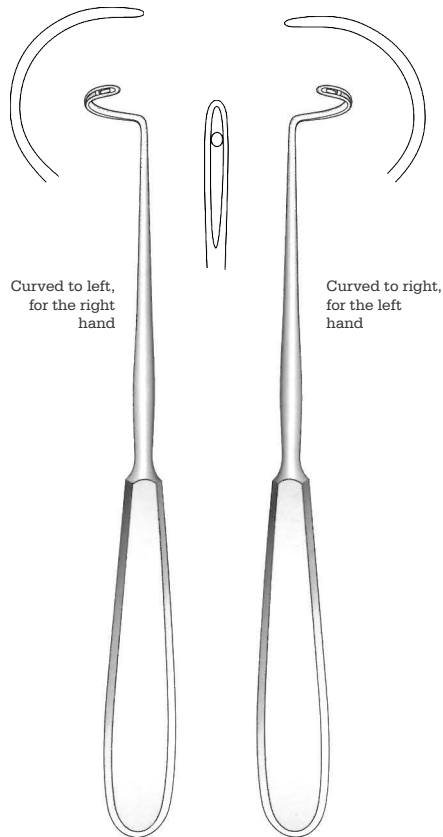

Fig. 2

**MWH-24-1015**

Fig. 3

**Young-Hryntschank**

**MWH-24-1130**

24 cm / 9½"

Complete with 3 needle Fig. 1 - Fig. 3

**Young-Millin**

**MWH-24-1016**

20 cm / 8"

Complete with 3 needle Fig. 1 - Fig. 3

**Schmieden-Dick**

**MWH-24-1017**

30 cm / 12"

**Schmieden**

**MWH-24-1018**

24 cm / 9½"

**Deschamps**  
**MWH-24-1021** Curved to left  
**MWH-24-1022** Curved to right  
 20 cm / 8"  
 Sharp

**Deschamps**  
**MWH-24-1019** Curved to left  
**MWH-24-1020** Curved to right  
 20 cm / 8"  
 Blunt

**Deschamps**  
**MWH-24-1023** Curved to left  
**MWH-24-1024** Curved to right  
 21 cm / 8¼"  
 Blunt

Curved to left,  
for the right  
hand

Curved to right,  
for the left  
hand

**Deschamps**

**MWH-24-1025** Curved to left